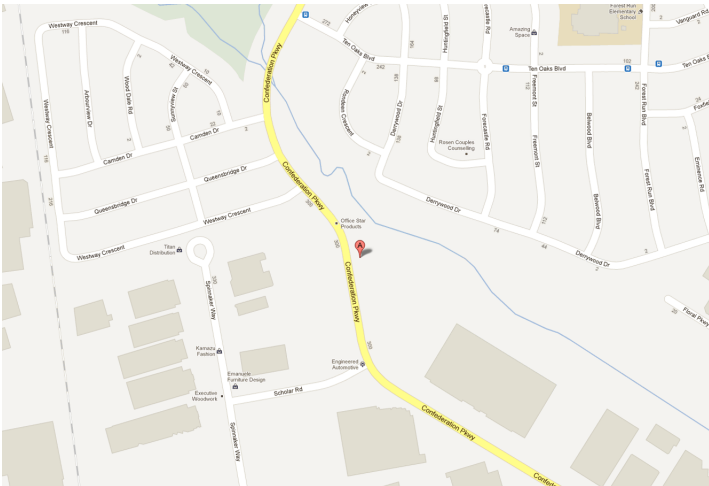

## LOCATION:

## DESCRIPTION:

South of Rutherford Rd. West of Dufferin St.

# 300 Confederation Pkwy City of Vaughan

South of Rutherford Rd. West of Dufferin St.

FOR MORE INFORMATION, PLEASE CONTACT:

**Gabrielle Mair**  
Vice President Leasing

**905.669.9714**  
[gmair@metrusproperties.com](mailto:gmair@metrusproperties.com)