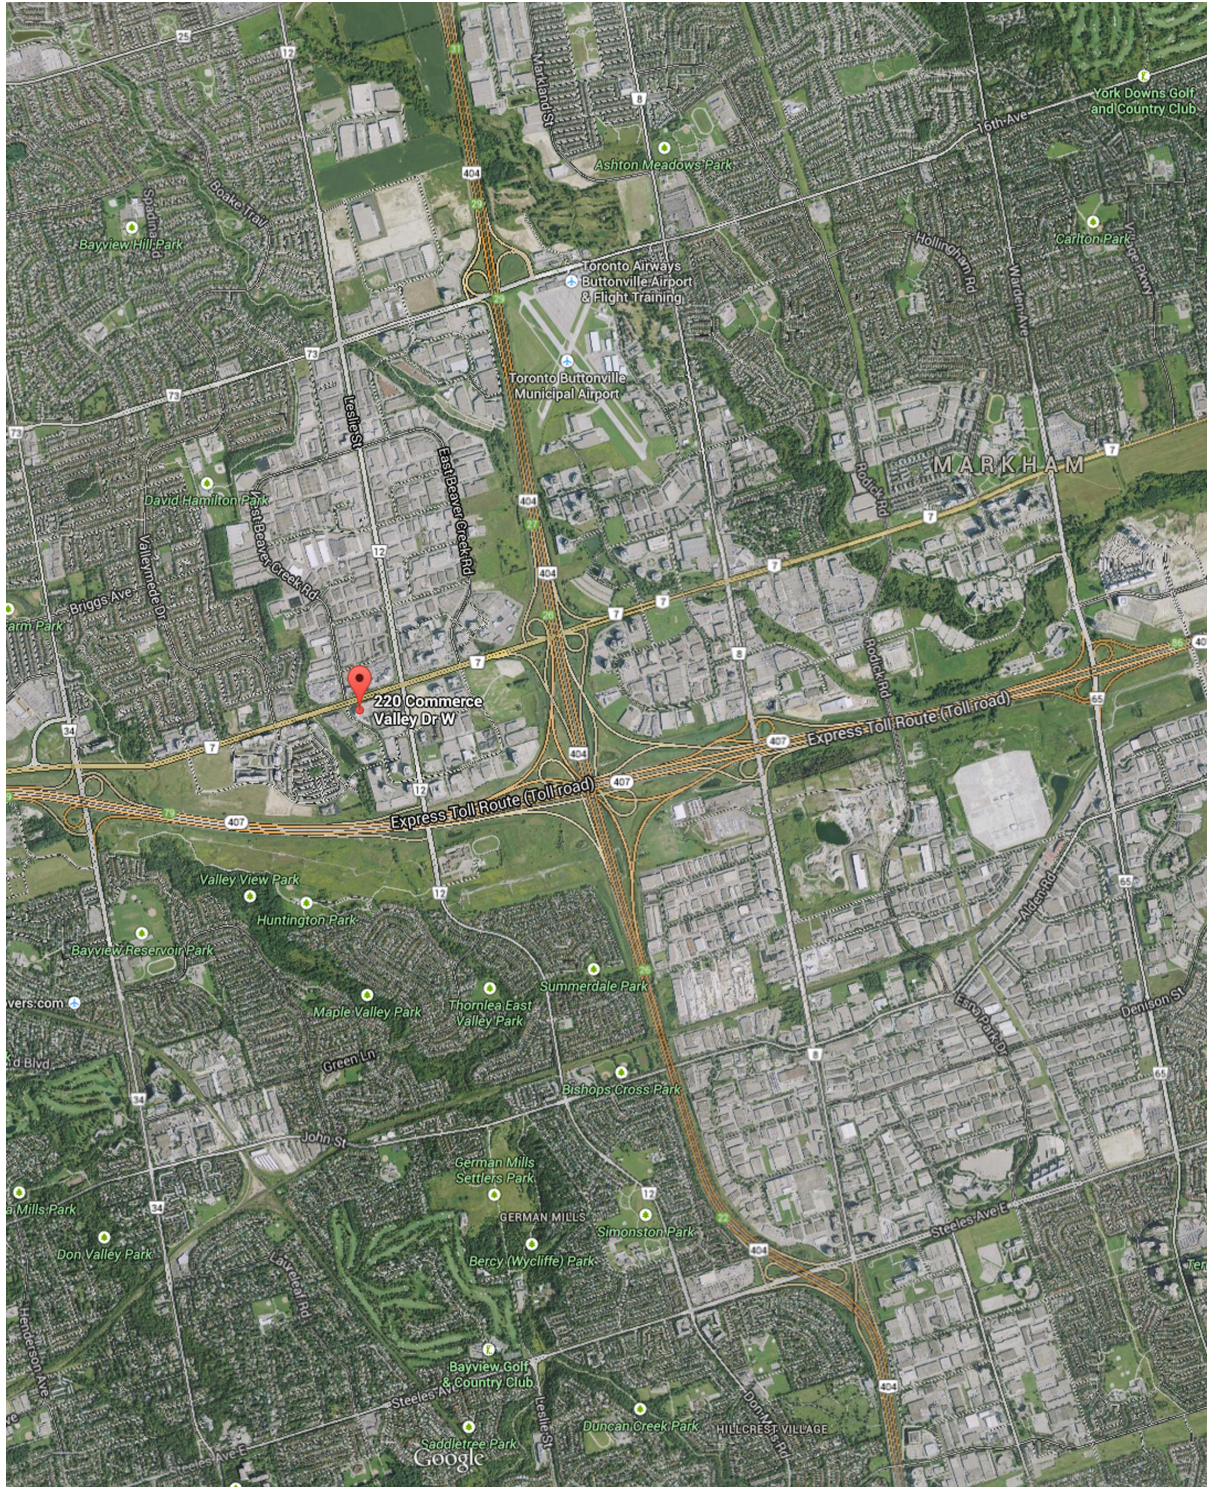

# Office - Aerial View

LOCATION:

## 220 Commerce Valley Dr. Markham

West of Leslie St. South of Highway 7

FOR MORE INFORMATION, PLEASE CONTACT:

**Gabrielle Mair**  
Vice President Leasing

**905.669.9714**  
[gmail@metrusproperties.com](mailto:gmail@metrusproperties.com)