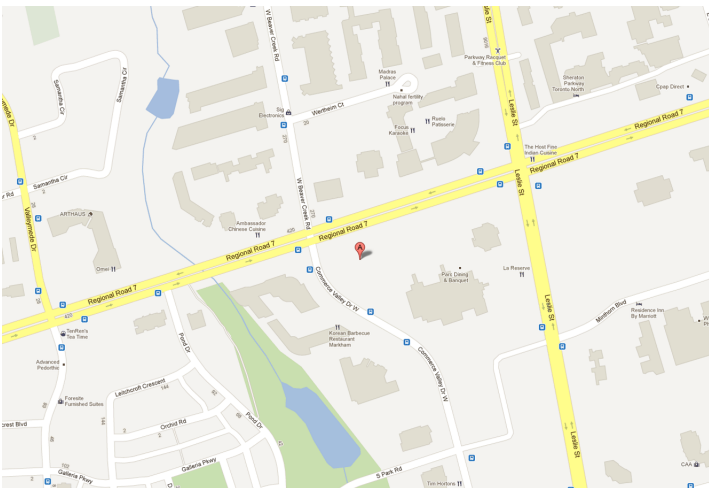

Office

LOCATION:

**220 Commerce Valley Dr.
Markham**

West of Leslie St. South of Highway 7

DESCRIPTION:

West of Leslie St. South of Highway 7

FOR MORE INFORMATION, PLEASE CONTACT:

Gabrielle Mair
Director of Leasing