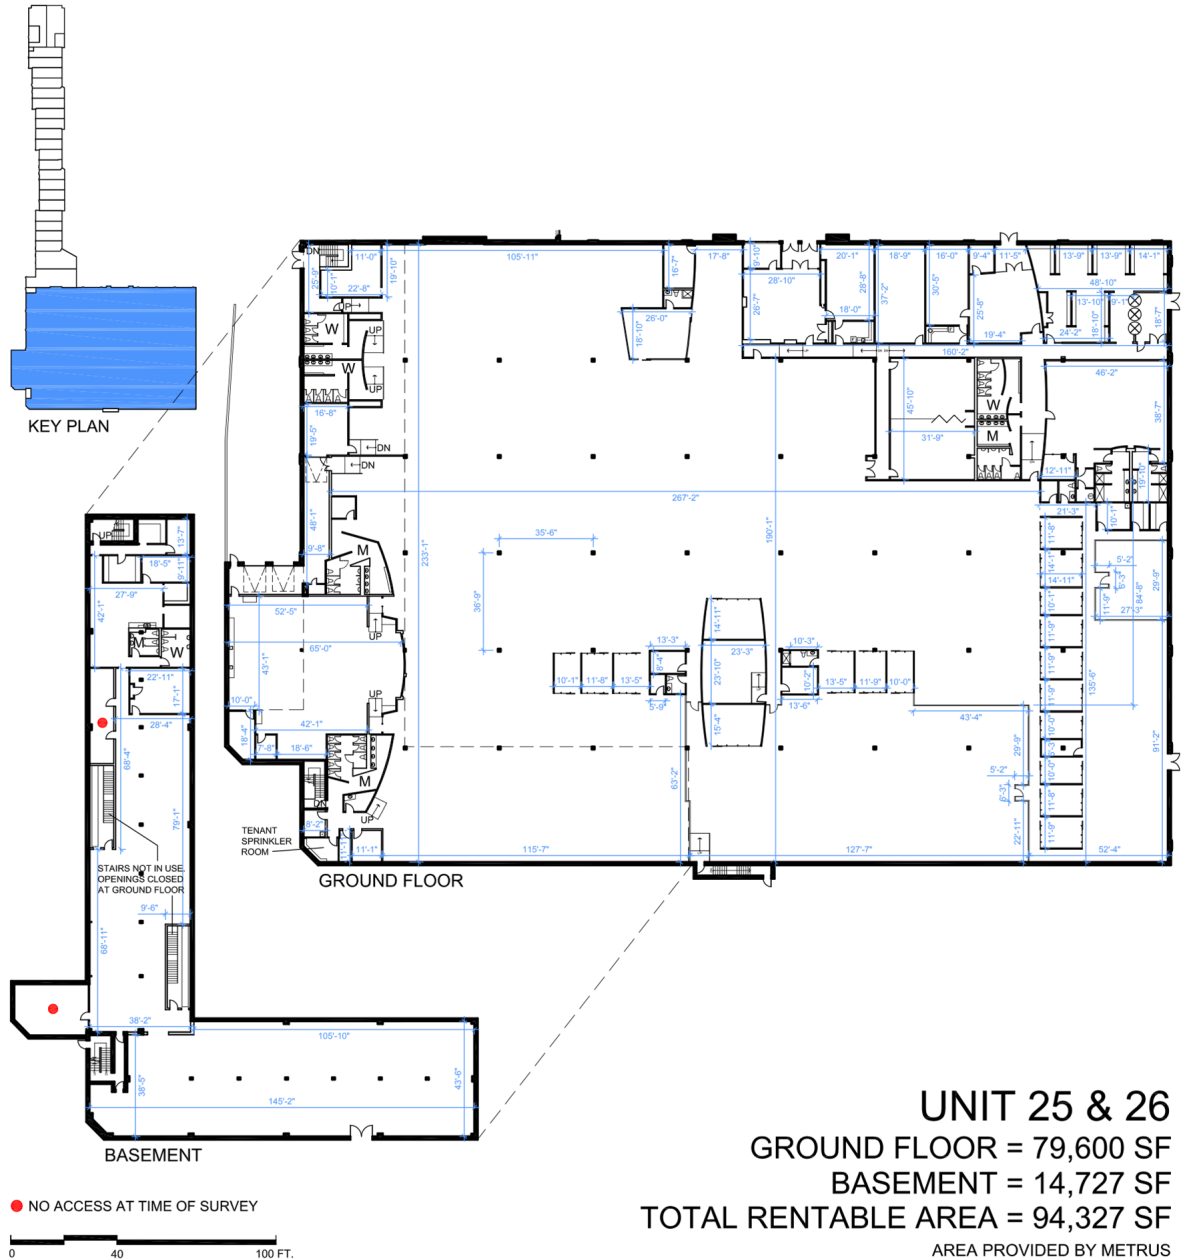

Retail - Floor Plan

LOCATION:

16635 Yonge St.
Town of Newmarket
North-east corner of Yonge St. & Mulock Dr.

FOR MORE INFORMATION, PLEASE CONTACT:

Antoinette Grossi
Vice President Leasing

905.669.9714
agrossi@metrusproperties.com