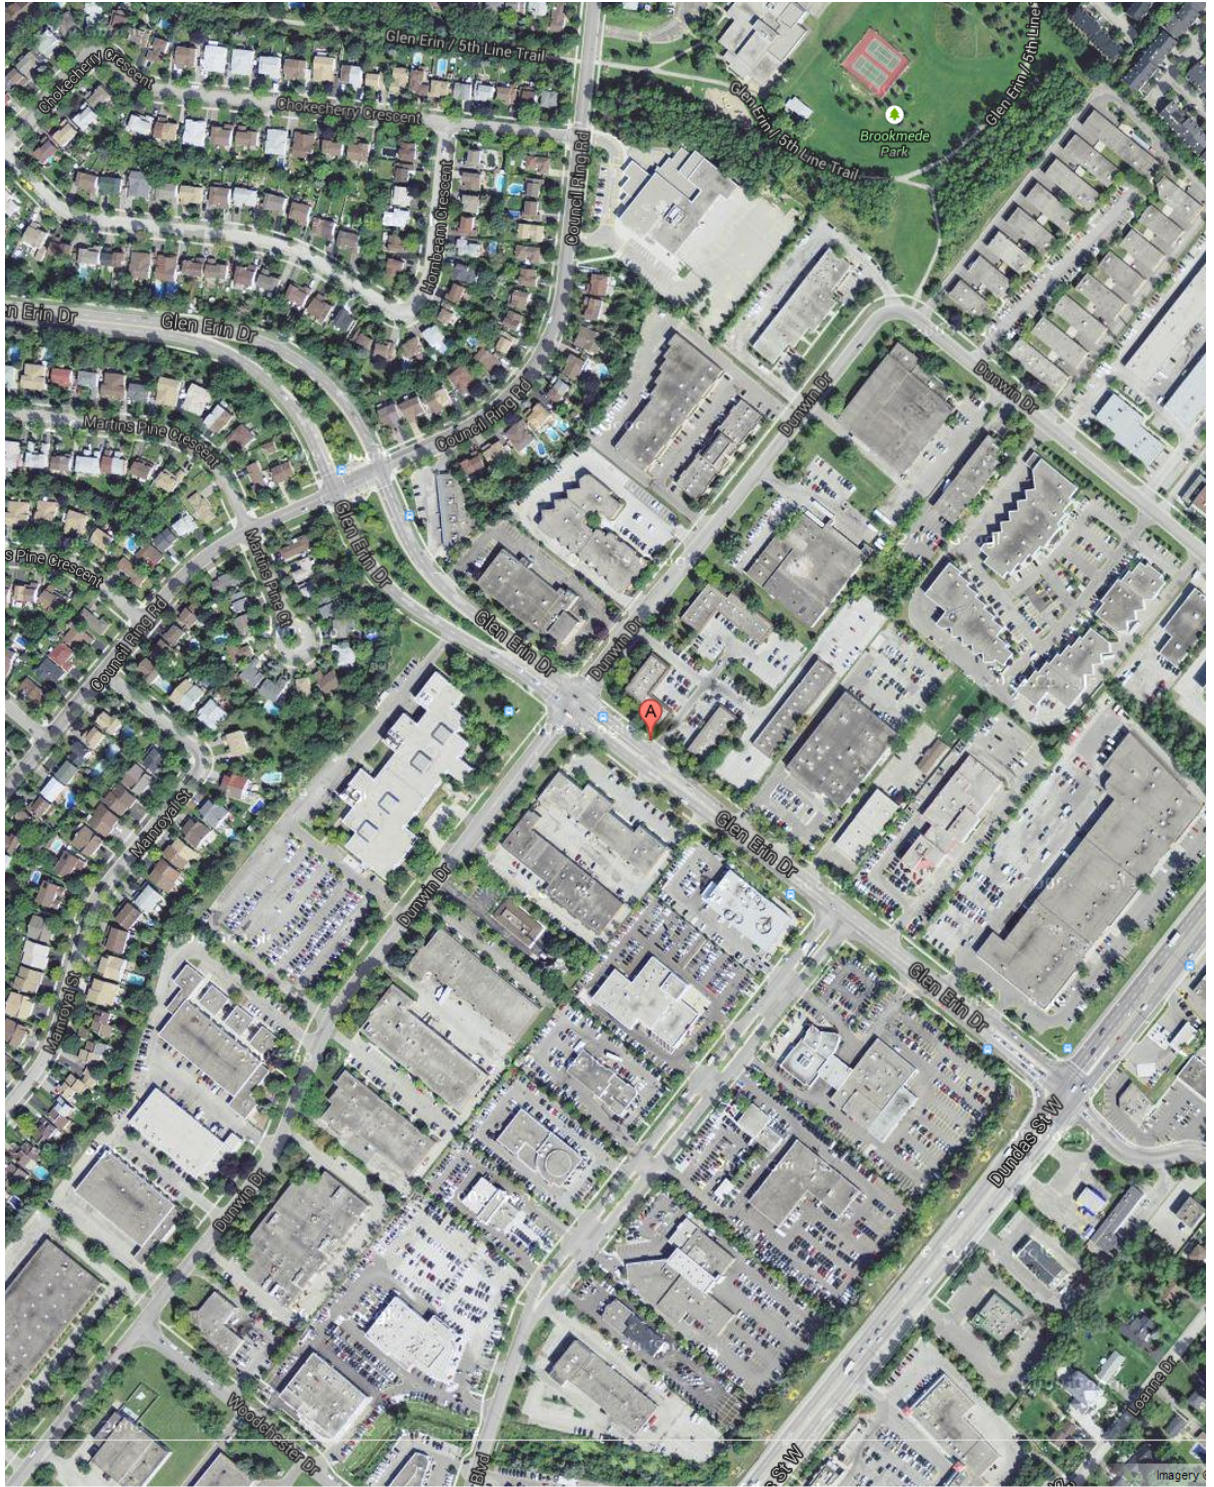

Office - Aerial View

LOCATION:

2318 Dunwin Dr.

City of Mississauga

South of Erin Mills Pkwy North of Dundas St. West

FOR MORE INFORMATION, PLEASE CONTACT:

Gabrielle Mair
Vice President Leasing

905.669.9714
gmair@metrusproperties.com