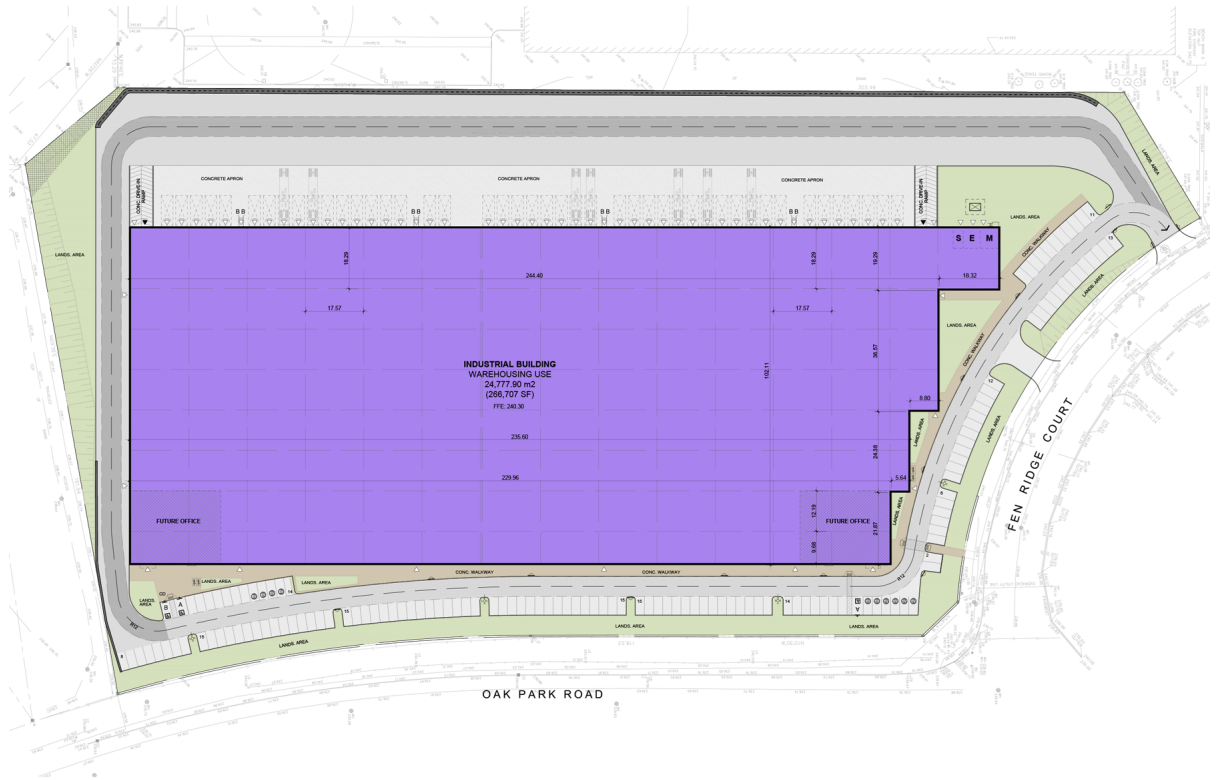

Industrial - Floor Plan

LOCATION:

19 Fen Ridge Court
Brantford

FOR MORE INFORMATION, PLEASE CONTACT:

Gabrielle Mair
Vice President Leasing

905.669.9714
gmair@metrusproperties.com