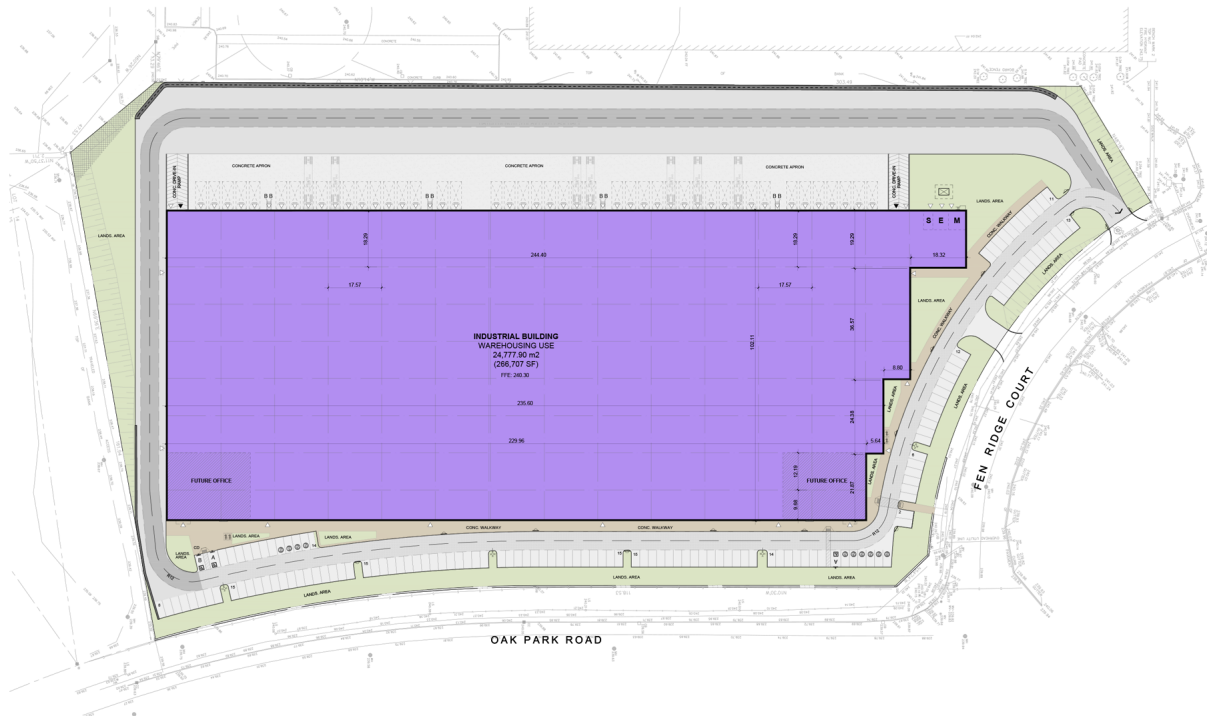

Industrial - Site Plan

LOCATION:

19 Fen Ridge Court
Brantford

FOR MORE INFORMATION, PLEASE CONTACT:

Gabrielle Mair
Vice President Leasing

905.669.9714
gmair@metrusproperties.com