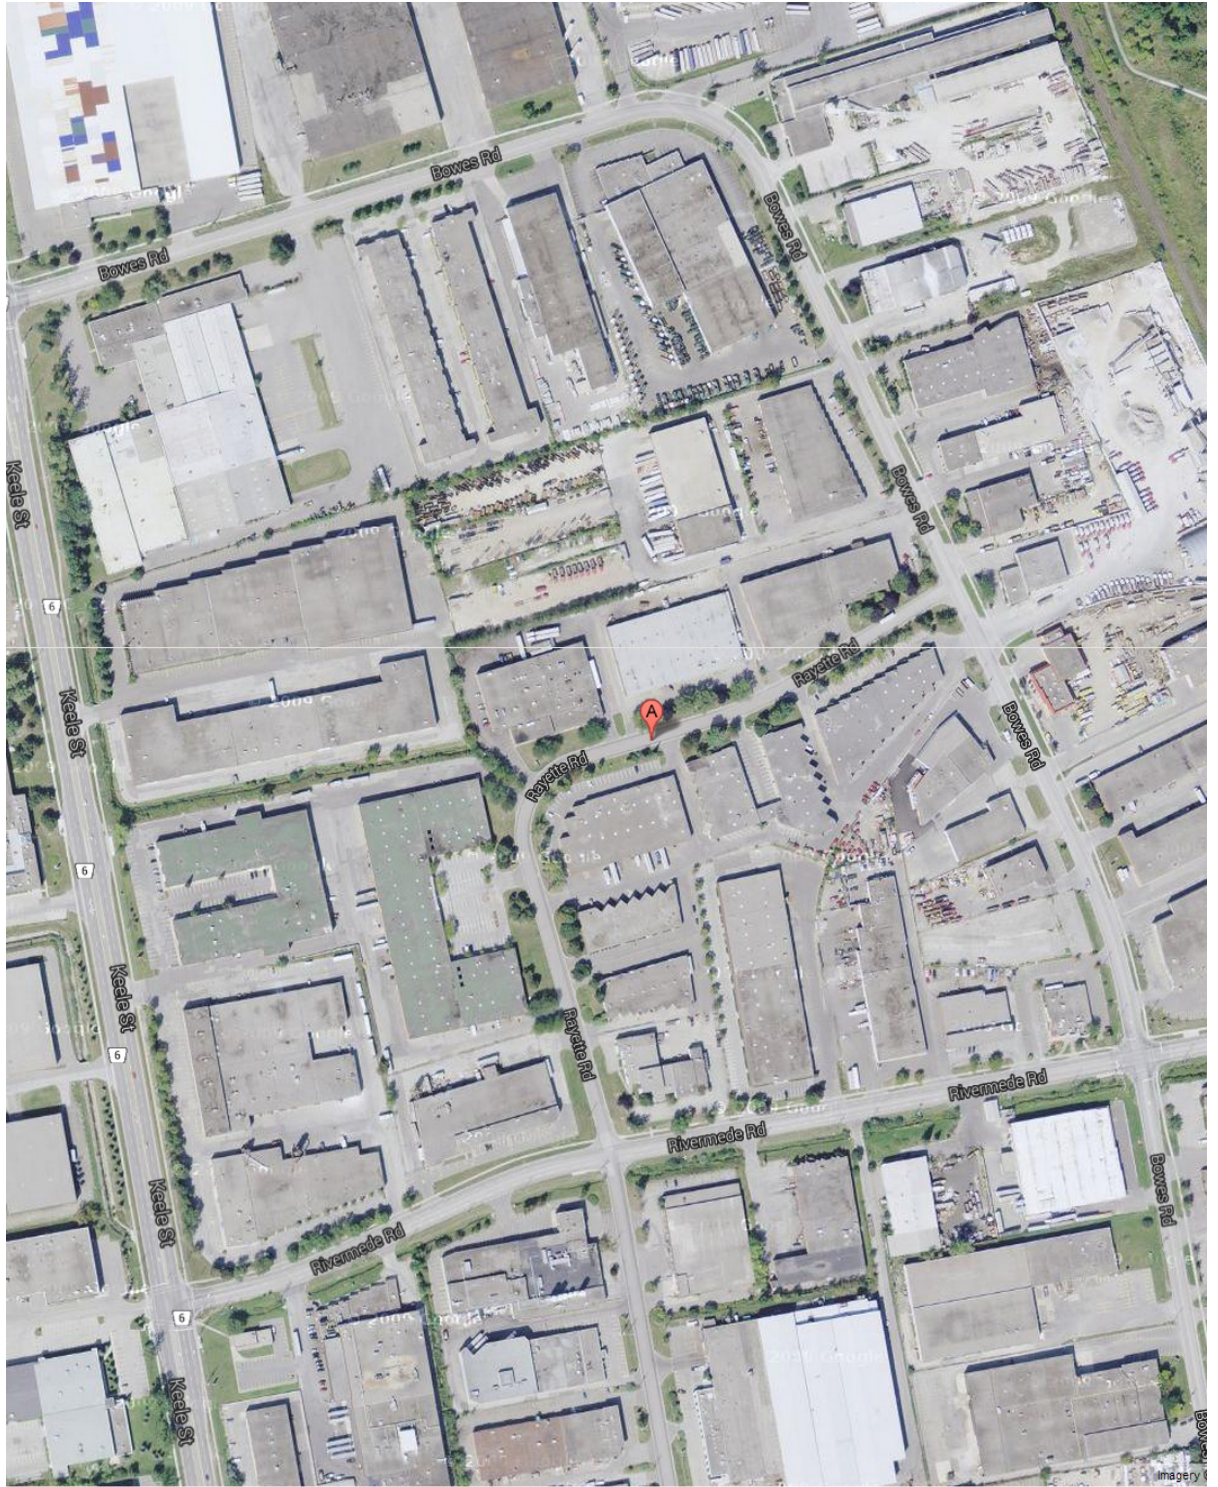

Industrial - Aerial View

LOCATION:

293 Rayette Rd. City of Vaughan

Between Keele St. and Dufferin St. South of Langstaff

FOR MORE INFORMATION, PLEASE CONTACT:

Gabrielle Mair
Vice President Leasing

905.669.9714
gmair@metrusproperties.com