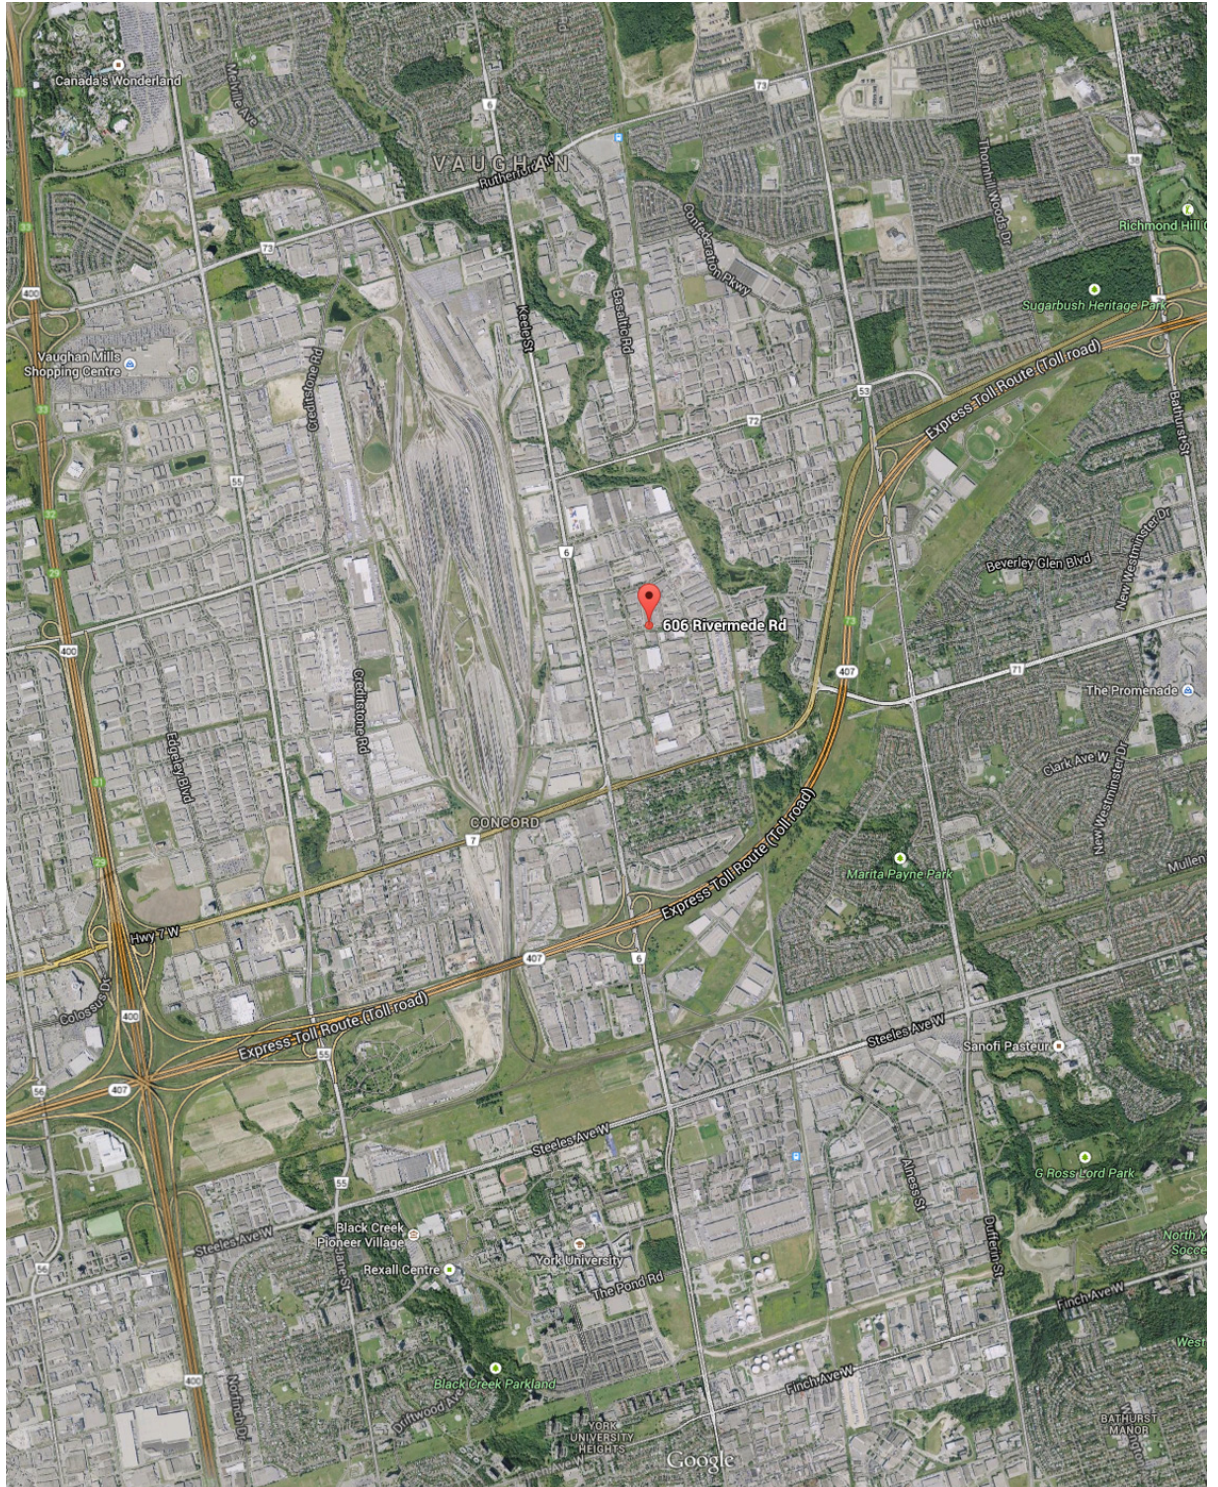

Industrial - Aerial View

LOCATION:

606 Rivermede Rd.

City of Vaughan

Keele Street South of Bowes Road

FOR MORE INFORMATION, PLEASE CONTACT:

Gabrielle Mair
Vice President Leasing

905.669.9714
gmail@metrusproperties.com