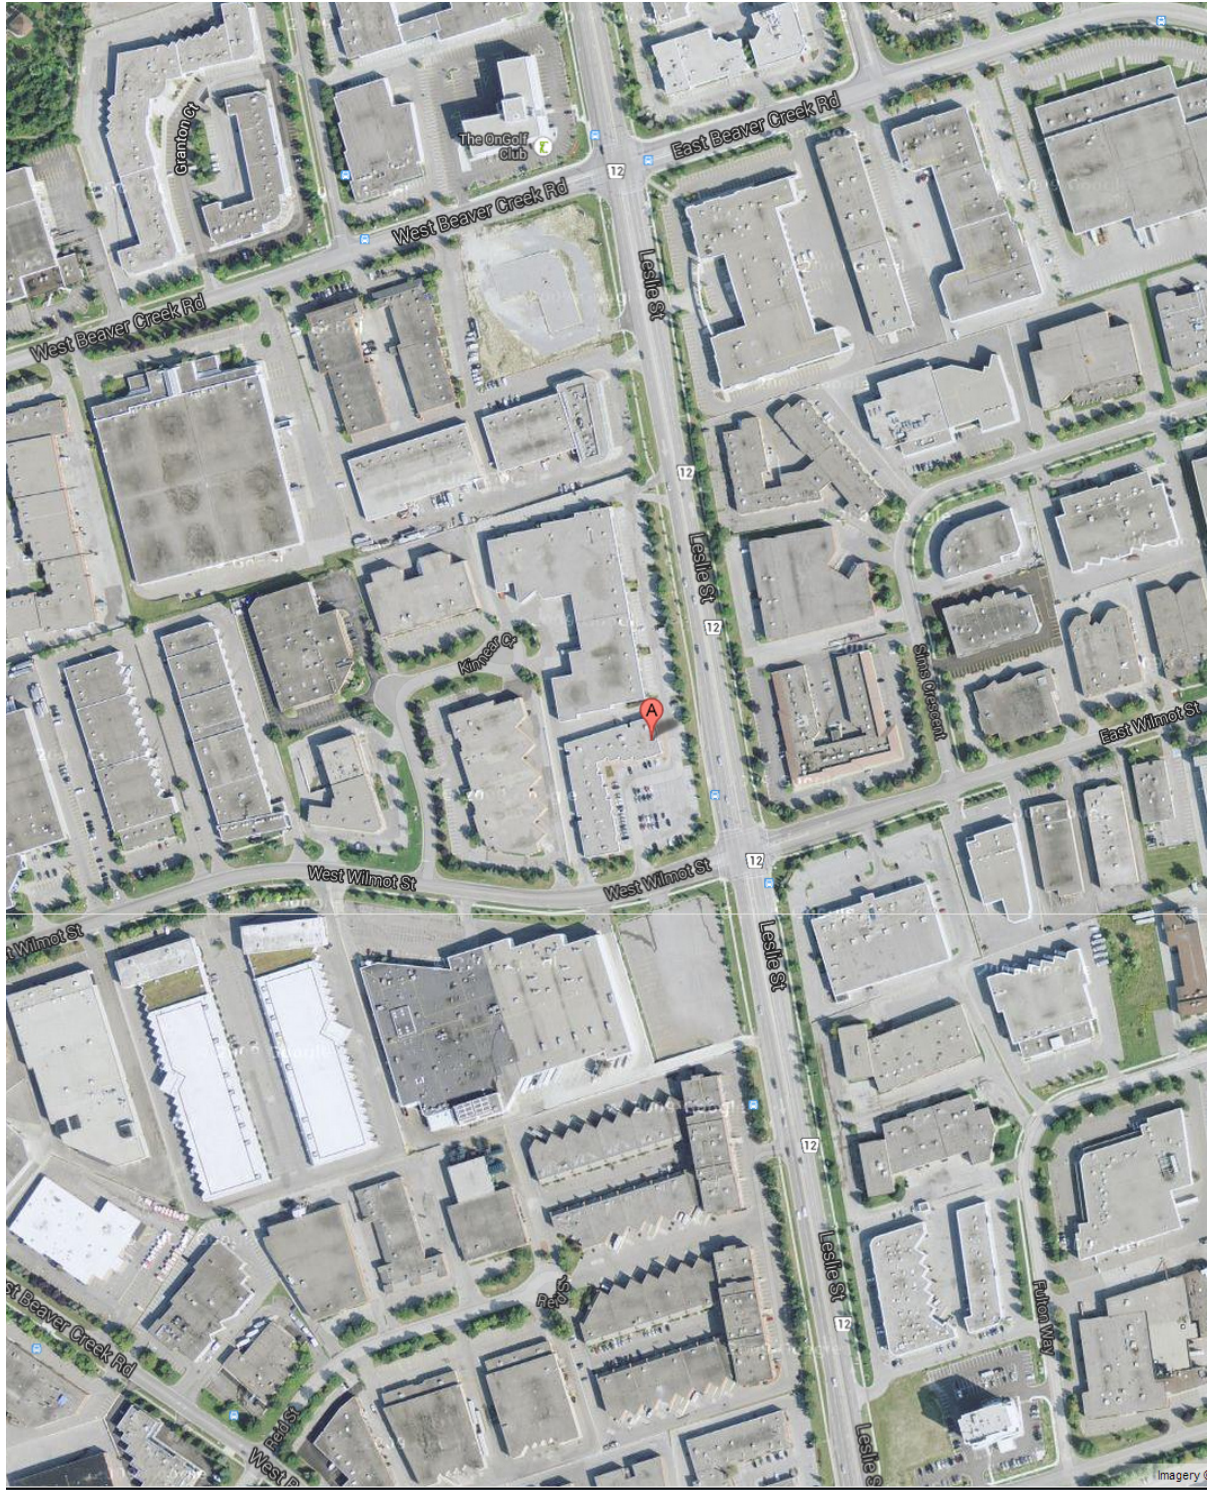

# Industrial - Aerial View

LOCATION:

## 9078 Leslie Street Town of Richmond Hill

On Leslie St. North of Hwy 7 West of Hwy 404

FOR MORE INFORMATION, PLEASE CONTACT:

**Gabrielle Mair**  
Vice President Leasing

**905.669.9714**  
[gmail@metrusproperties.com](mailto:gmail@metrusproperties.com)