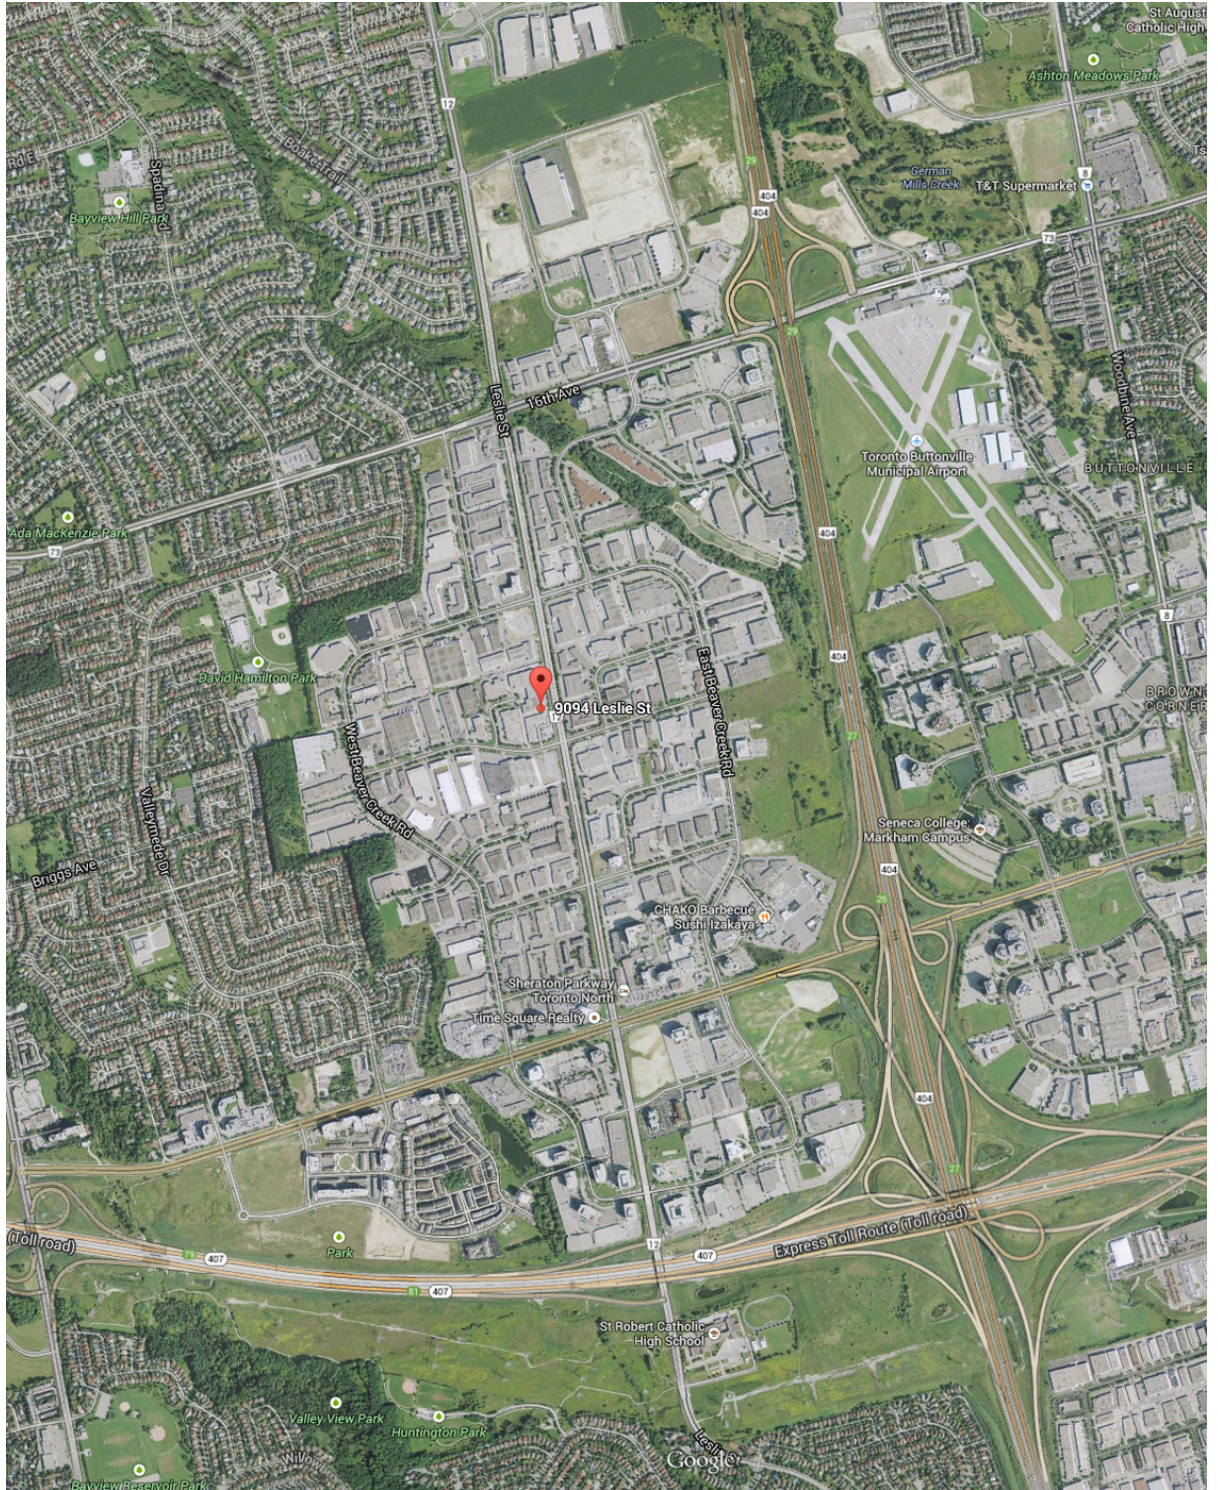

# Industrial - Aerial View

LOCATION:

**9094 Leslie St.**

**Town of Richmond Hill**

Corner of Leslie Street and West Wilmont

FOR MORE INFORMATION, PLEASE CONTACT:

**Gabrielle Mair**  
Vice President Leasing

**905.669.9714**  
[gmail@metrusproperties.com](mailto:gmail@metrusproperties.com)