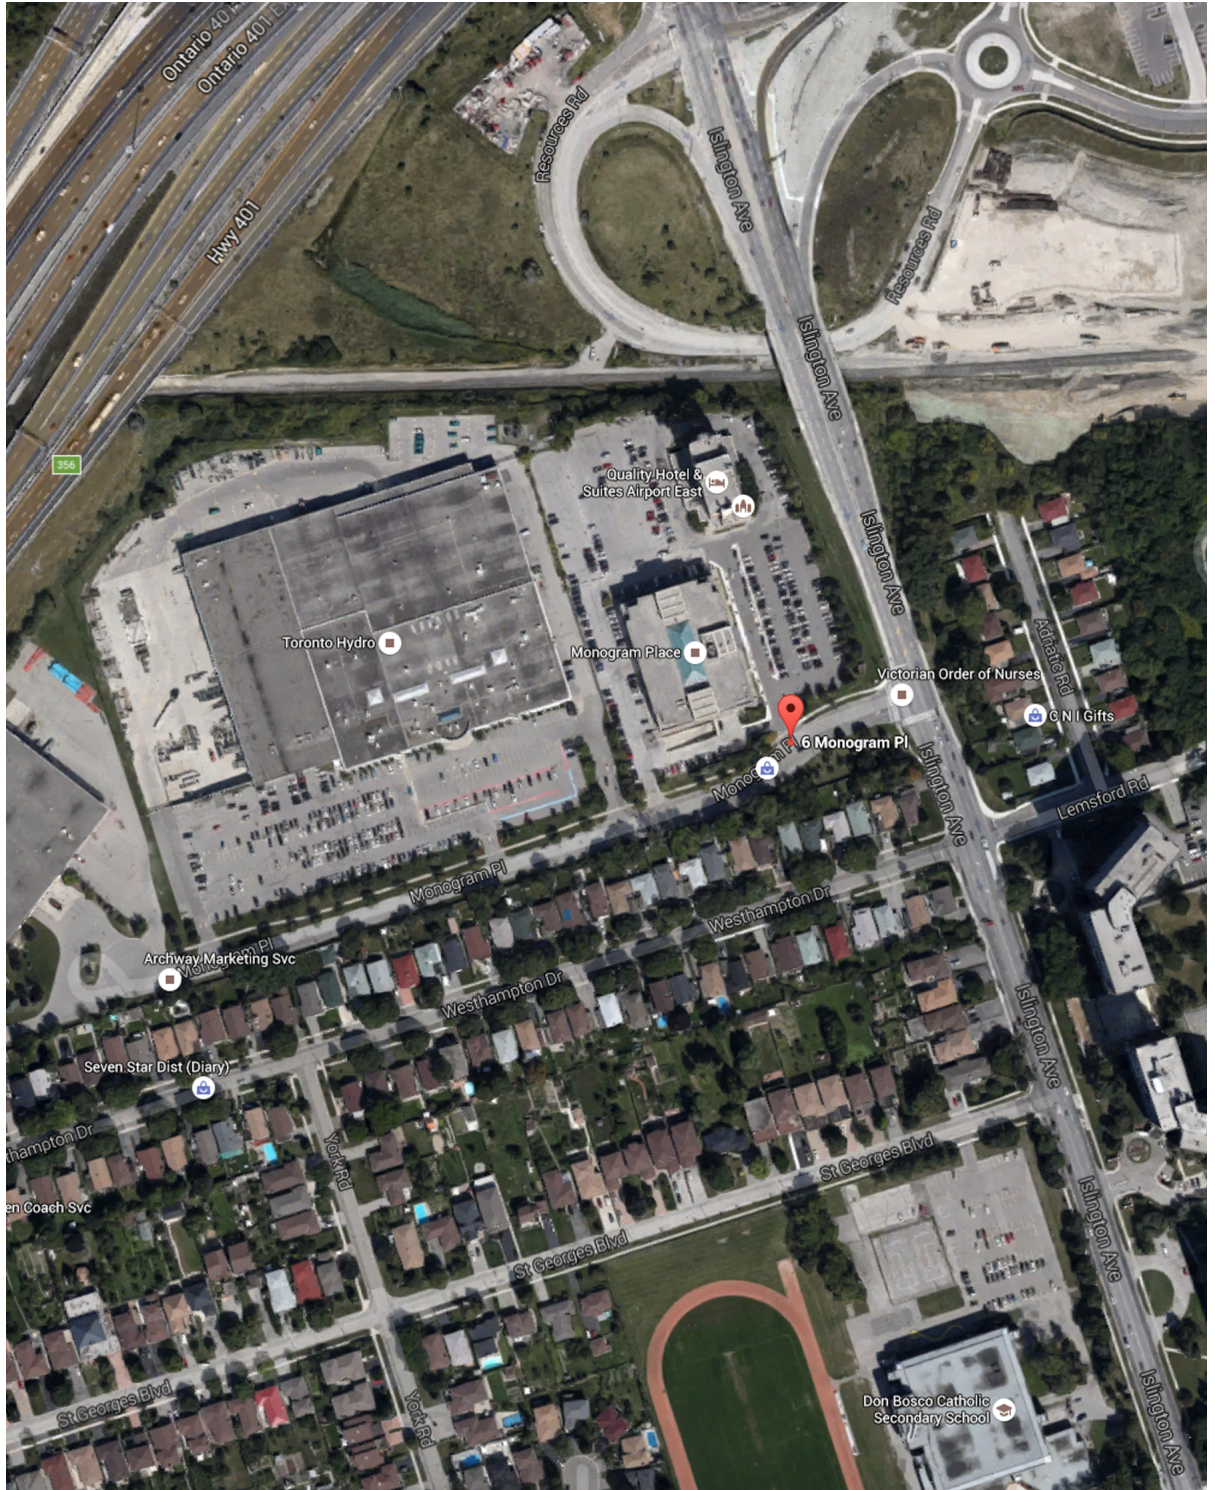

# Industrial - Aerial View

LOCATION:

## 6 Monogram Place City of Toronto

South of 401 West of Islington Avenue

FOR MORE INFORMATION, PLEASE CONTACT:

**Gabrielle Mair**  
Vice President Leasing

**905.669.9714**  
[gmair@metrusproperties.com](mailto:gmair@metrusproperties.com)