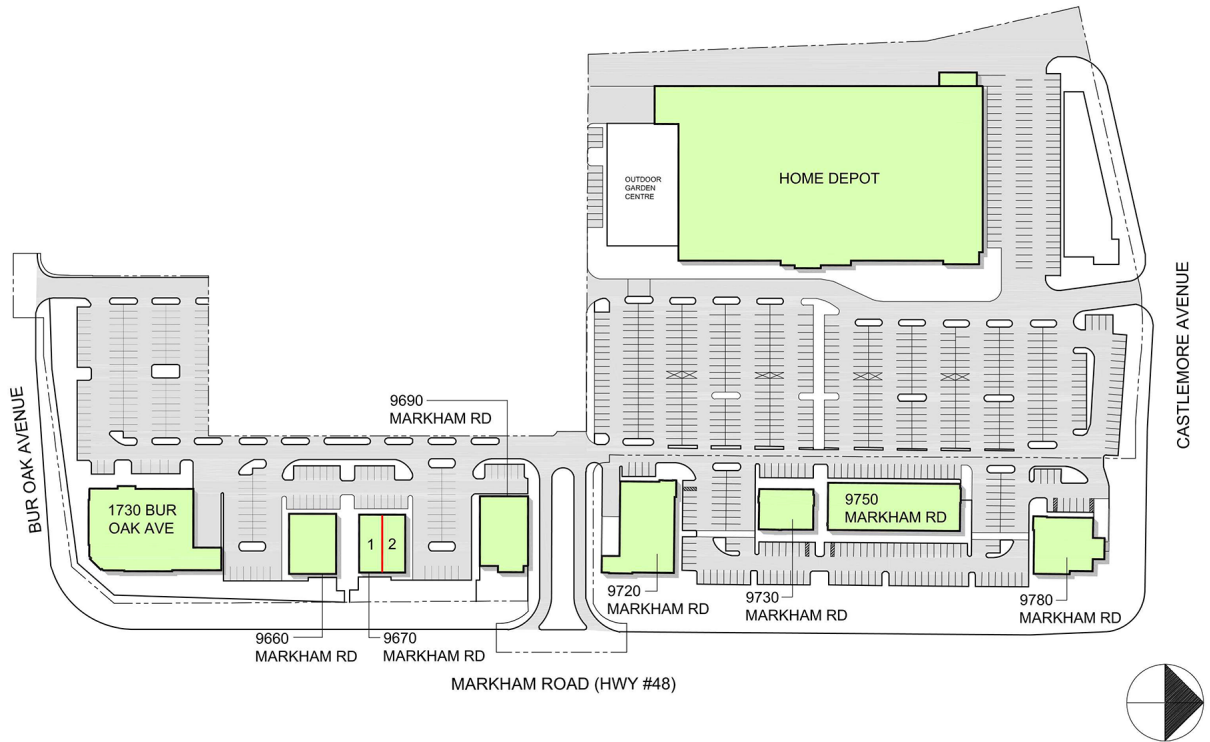

Retail - Site Plan

LOCATION:

9670 Markham Rd.
Markham

North-west corner of Markham Rd. & Bur Oak Ave.

FOR MORE INFORMATION, PLEASE CONTACT:

Antoinette Grossi
Director of Leasing

905.669.9714
agrossi@metrusproperties.com