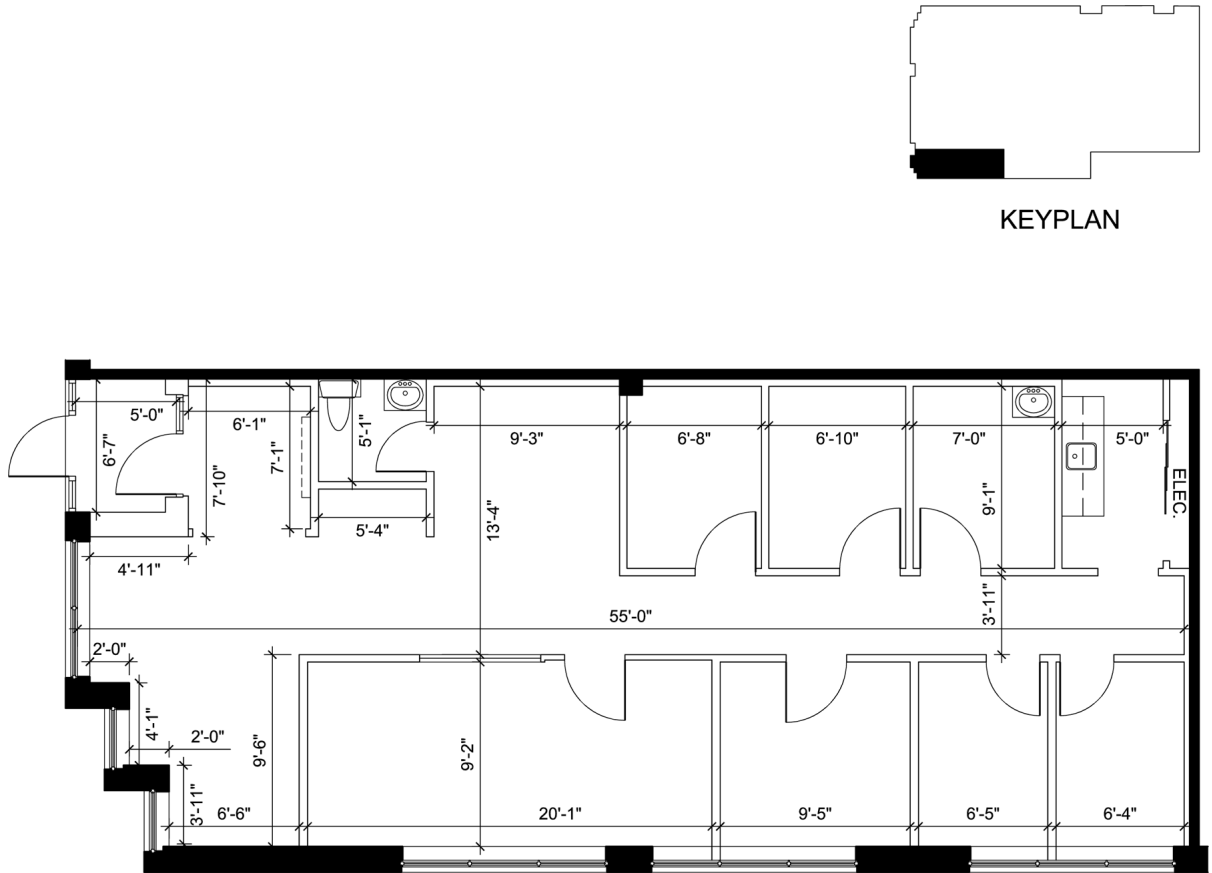

Office - Floor Plan

LOCATION:

185 Clayton Dr.
Markham

East of Birchmount Rd South of Denison St.

FOR MORE INFORMATION, PLEASE CONTACT:

Gabrielle Mair
Director of Leasing

905.669.9714
gmair@metrusproperties.com