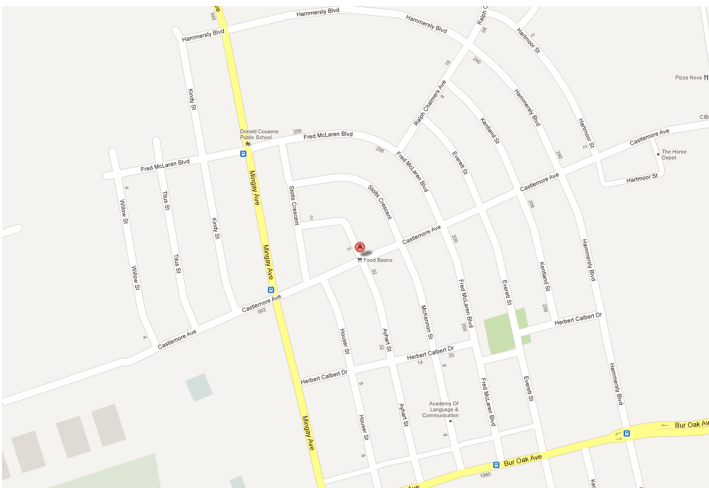

Retail

LOCATION:

1260 Castlemore Ave. Markham

North-west corner of Markham Rd. & Castlemore Ave.

DESCRIPTION:

North-west corner of Markham Rd. & Castlemore Ave.

Excellent exposure to Markham Rd.

Newly developed Shopping Centre.

Surrounded by an established growing residential and retail market.

Anchored by Food Basics, Home Depot, and PetSmart.

FOR MORE INFORMATION, PLEASE CONTACT:

Antoinette Grossi
Director of Leasing

905.669.9714
agrossi@metrusproperties.com