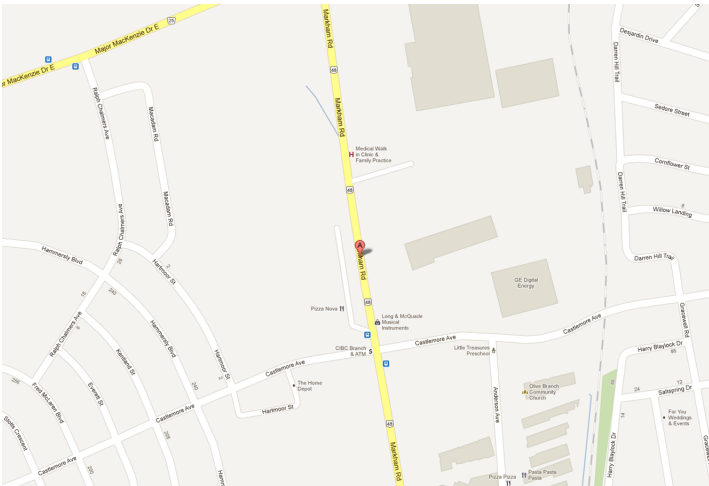

Retail

LOCATION:

9830 Markham Rd. Markham

North-west corner of Markham Rd. & Castlemore Ave.

DESCRIPTION:

North-west corner of Markham Rd. & Castlemore Ave.
Excellent exposure to Markham Rd.
Newly developed Shopping Centre.
Surrounded by an established growing residential and retail market.
Anchored by Food Basics, Home Depot, and PetSmart.