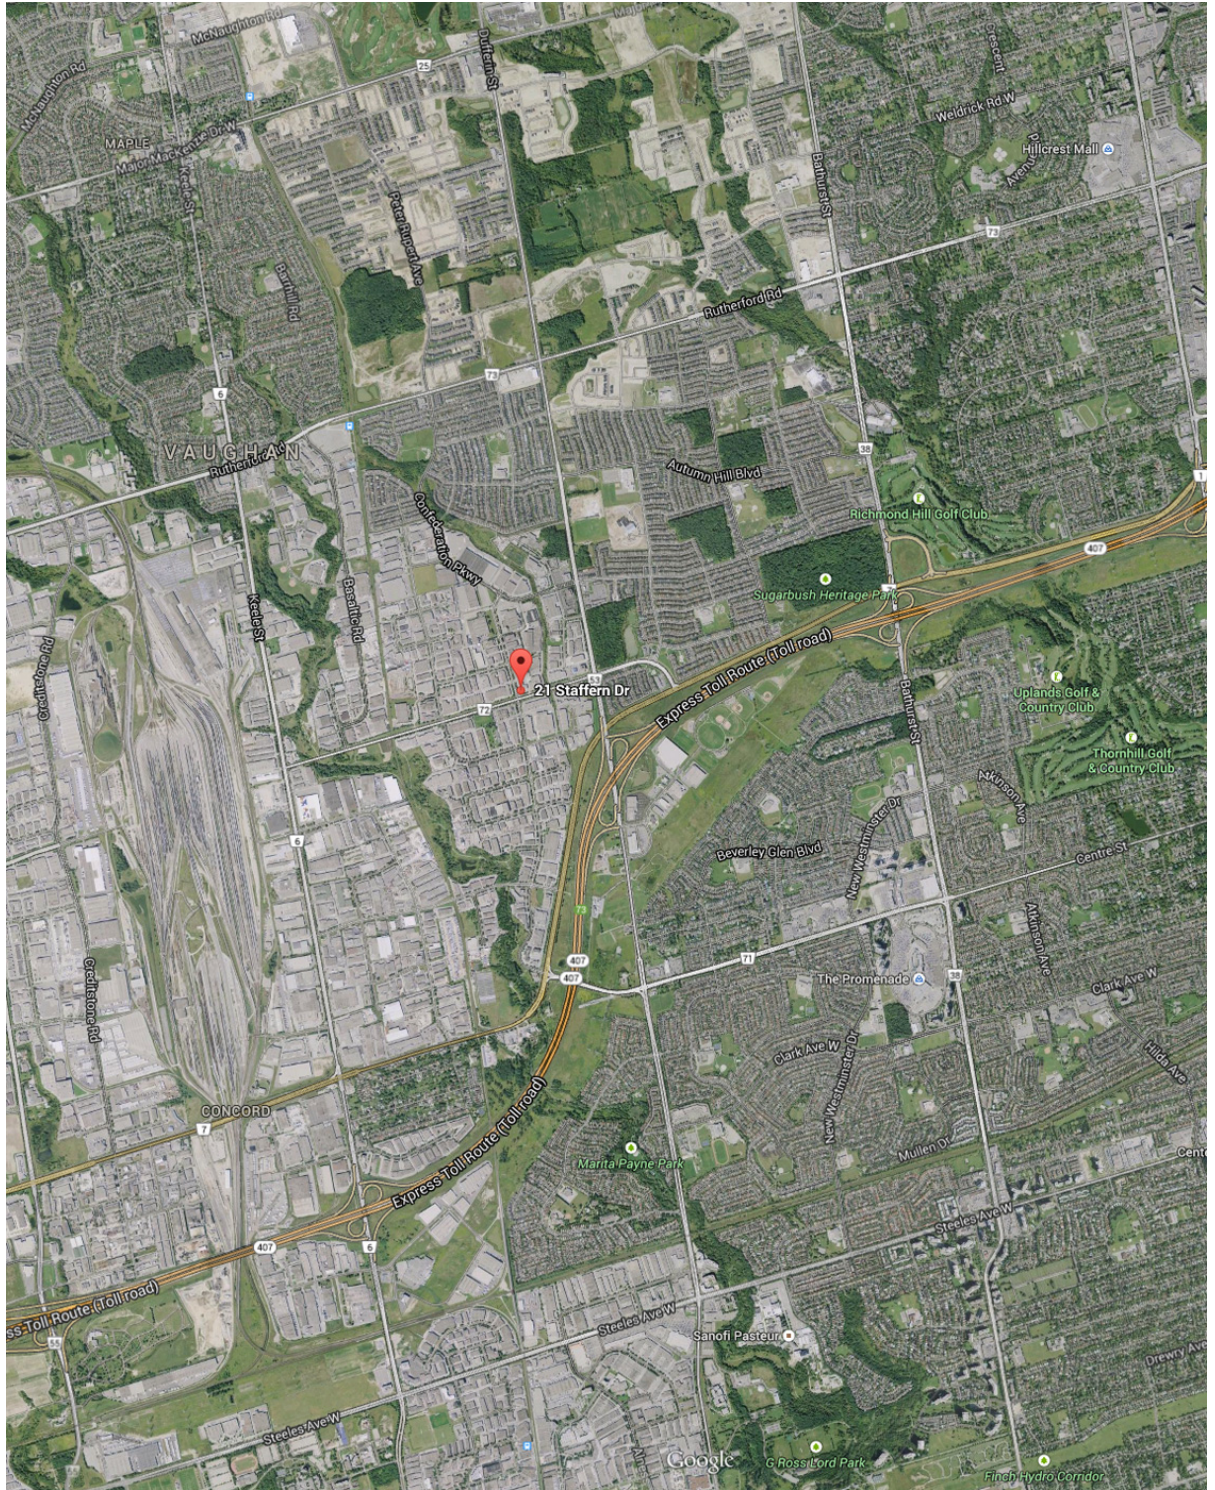

Industrial - Aerial View

LOCATION:

21 Staffern Drive City of Vaughan

West of Dufferin South of Langstaff Road

FOR MORE INFORMATION, PLEASE CONTACT:

Gabrielle Mair
Vice President Leasing

905.669.9714
gmail@metrusproperties.com