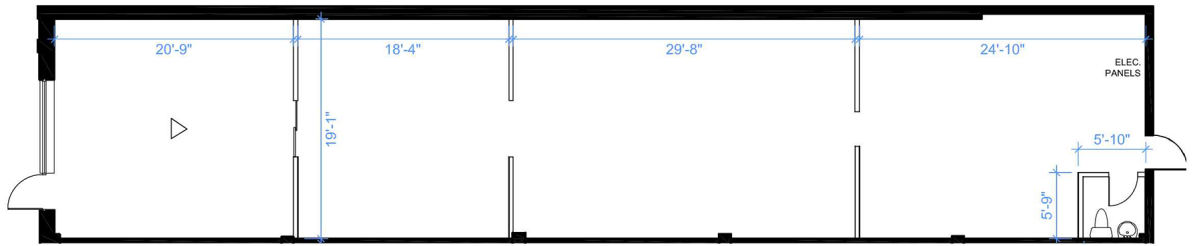

Retail - Floor Plan

UNIT C19
RENTABLE AREA = 1,984 SF
AREA PROVIDED BY METRUS PROPERTIES

LOCATION:

6405-6475 Erin Mills Pk.

City of Mississauga

North-east corner of Battleford Rd. & Erin Mills Pkwy.

FOR MORE INFORMATION, PLEASE CONTACT: