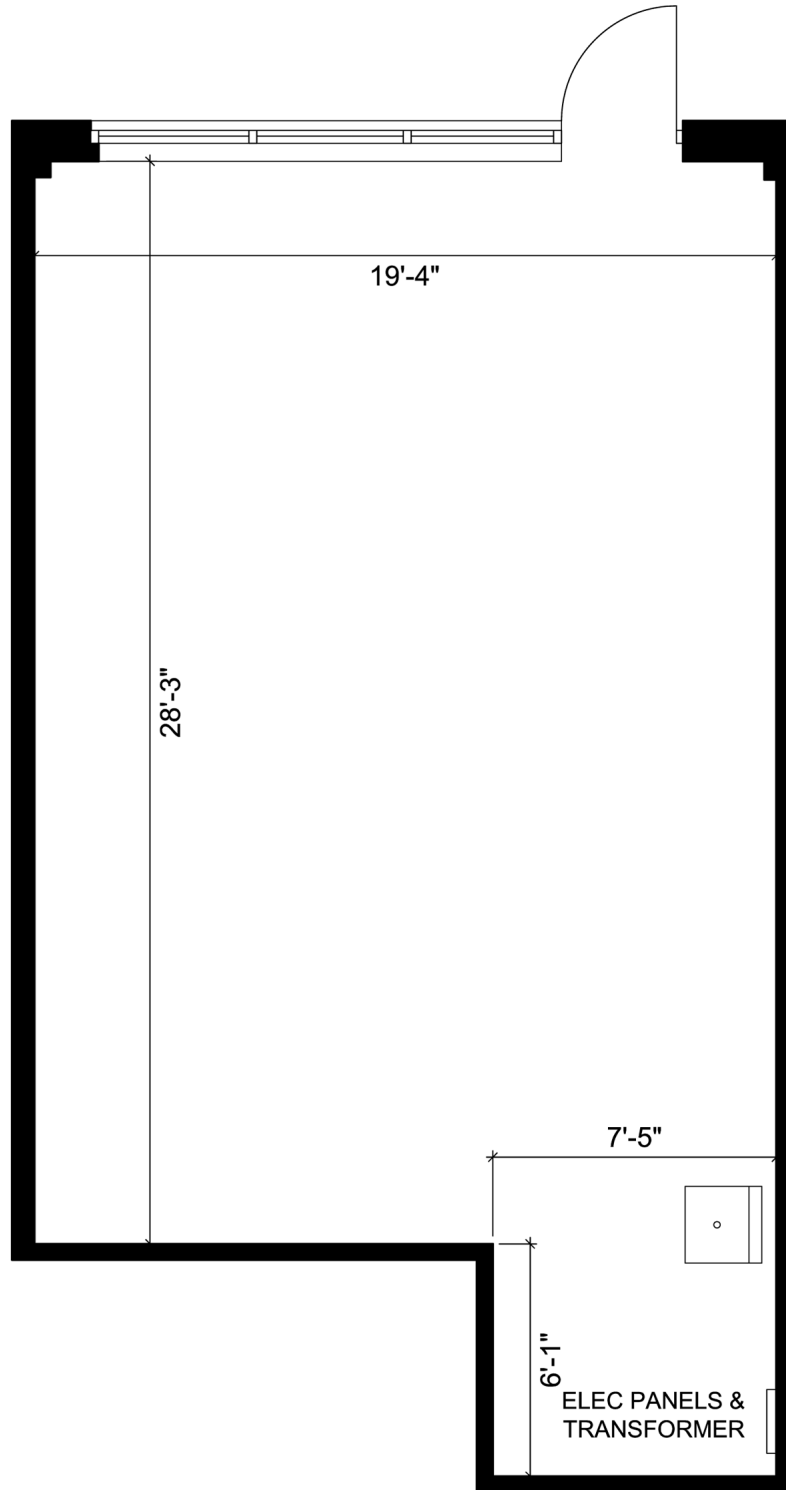

Retail - Floor Plan

LOCATION:

6405-6475 Erin Mills Pk.

City of Mississauga

North-east corner of Battleford Rd. & Erin Mills Pkwy.

FOR MORE INFORMATION, PLEASE CONTACT:

Antoinette Grossi
Director of Leasing

905.669.9714
agrossi@metrusproperties.com