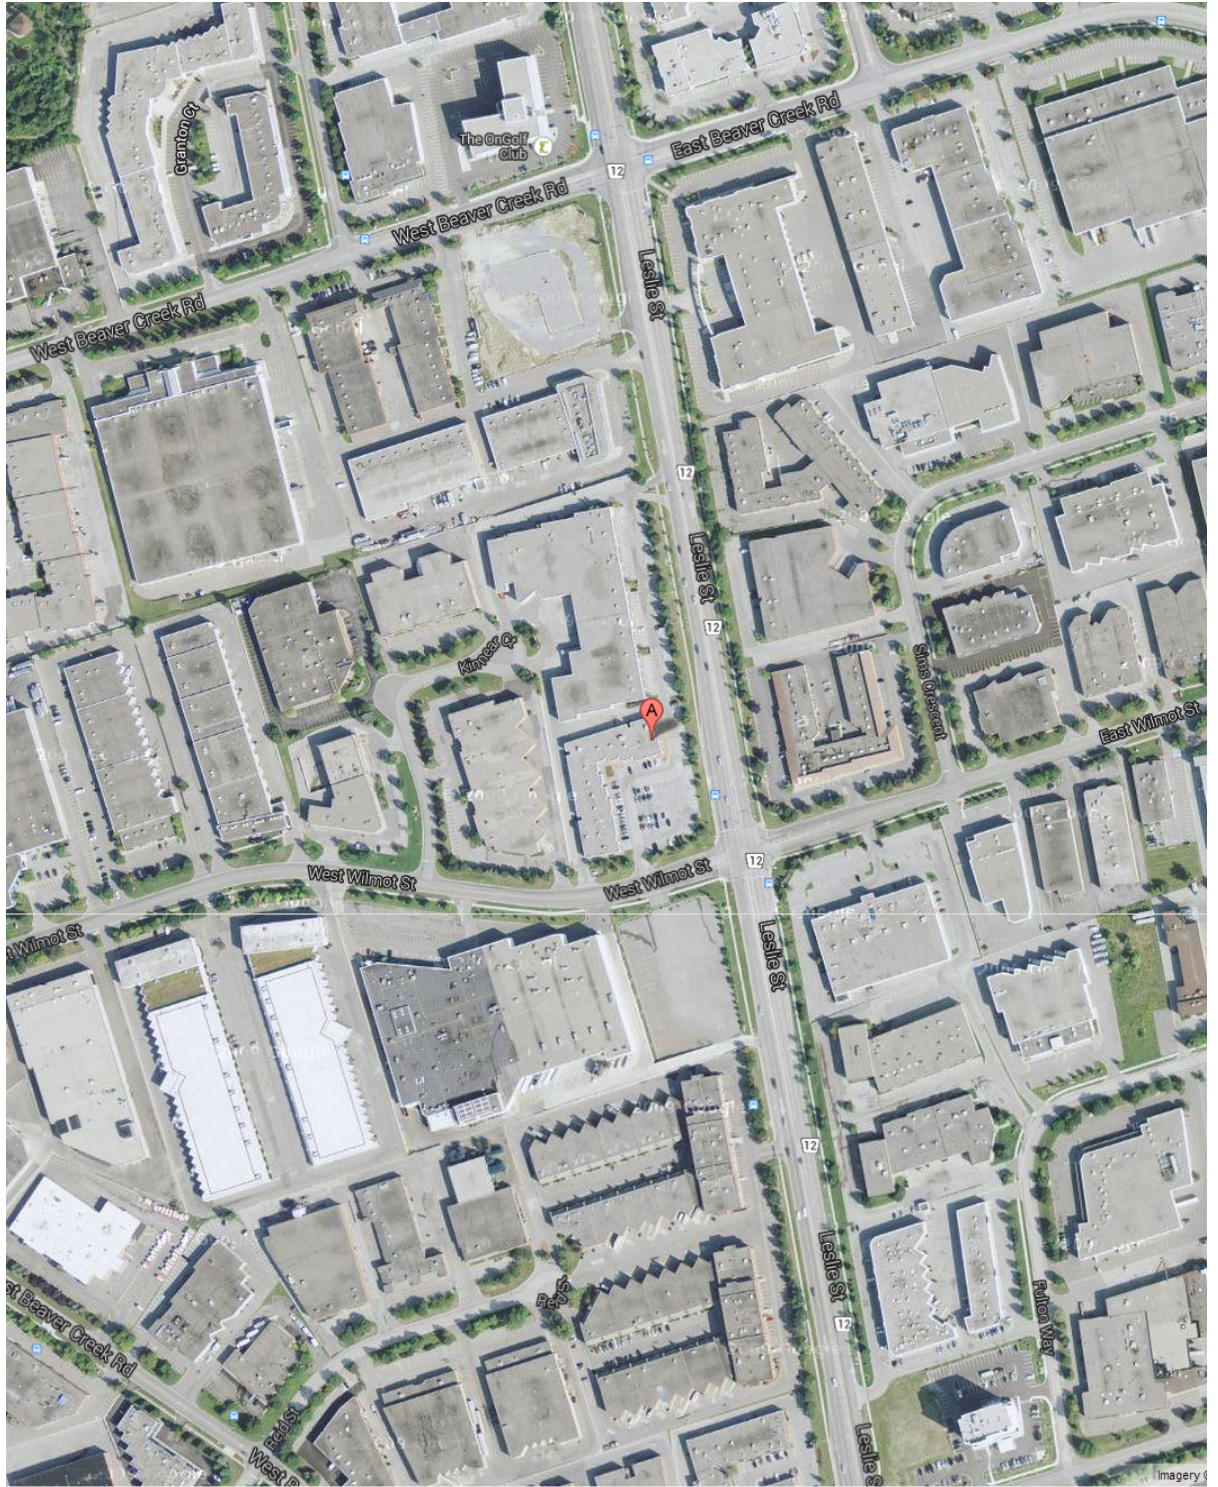

# Office - Aerial View

LOCATION:

**9078 Leslie St.**

**Town of Richmond Hill**

On Leslie st. North Hwy 7 West of Hwy 404

FOR MORE INFORMATION, PLEASE CONTACT:

**Gabrielle Mair**  
Vice President Leasing

**905.669.9714**  
[gmail@metrusproperties.com](mailto:gmail@metrusproperties.com)