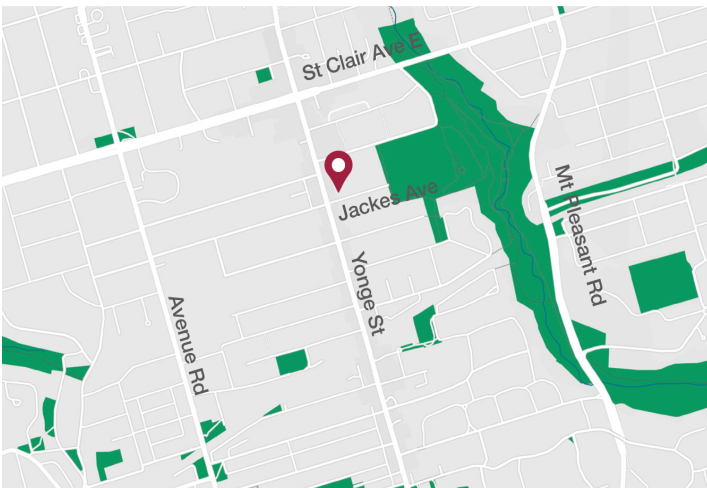

Retail

LOCATION:

1331 Yonge City of Toronto

South of St. Clair Avenue on Yonge Street

DESCRIPTION:

South of St. Clair Avenue on Yonge Street
1331 Yonge Street/2 Jackes Avenue

FOR MORE INFORMATION, PLEASE CONTACT: