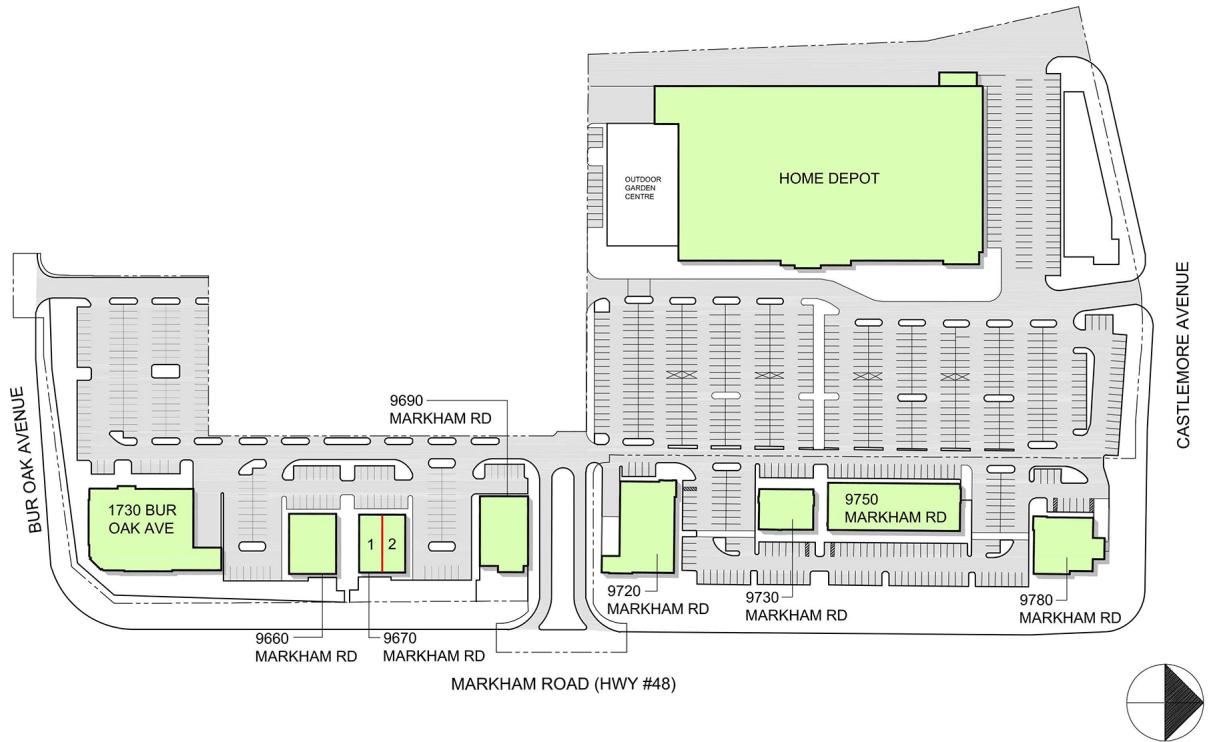

Retail - Site Plan

LOCATION:

9750 Markham Road
Markham

FOR MORE INFORMATION, PLEASE CONTACT:

Antoinette Grossi
VP of Leasing

905.669.9714
agrossi@metrusproperties.com