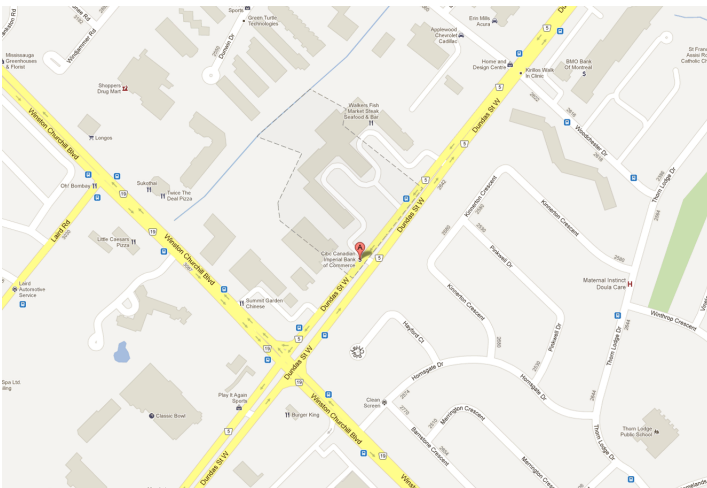

Retail

LOCATION:

DESCRIPTION:

North-east corner of Dundas St. & Ridgeway Rd.

3145 Dundas St. W. City of Mississauga

North-east corner of Dundas St. & Ridgeway Rd.

FOR MORE INFORMATION, PLEASE CONTACT:

Antoinette Grossi
Vice President Leasing