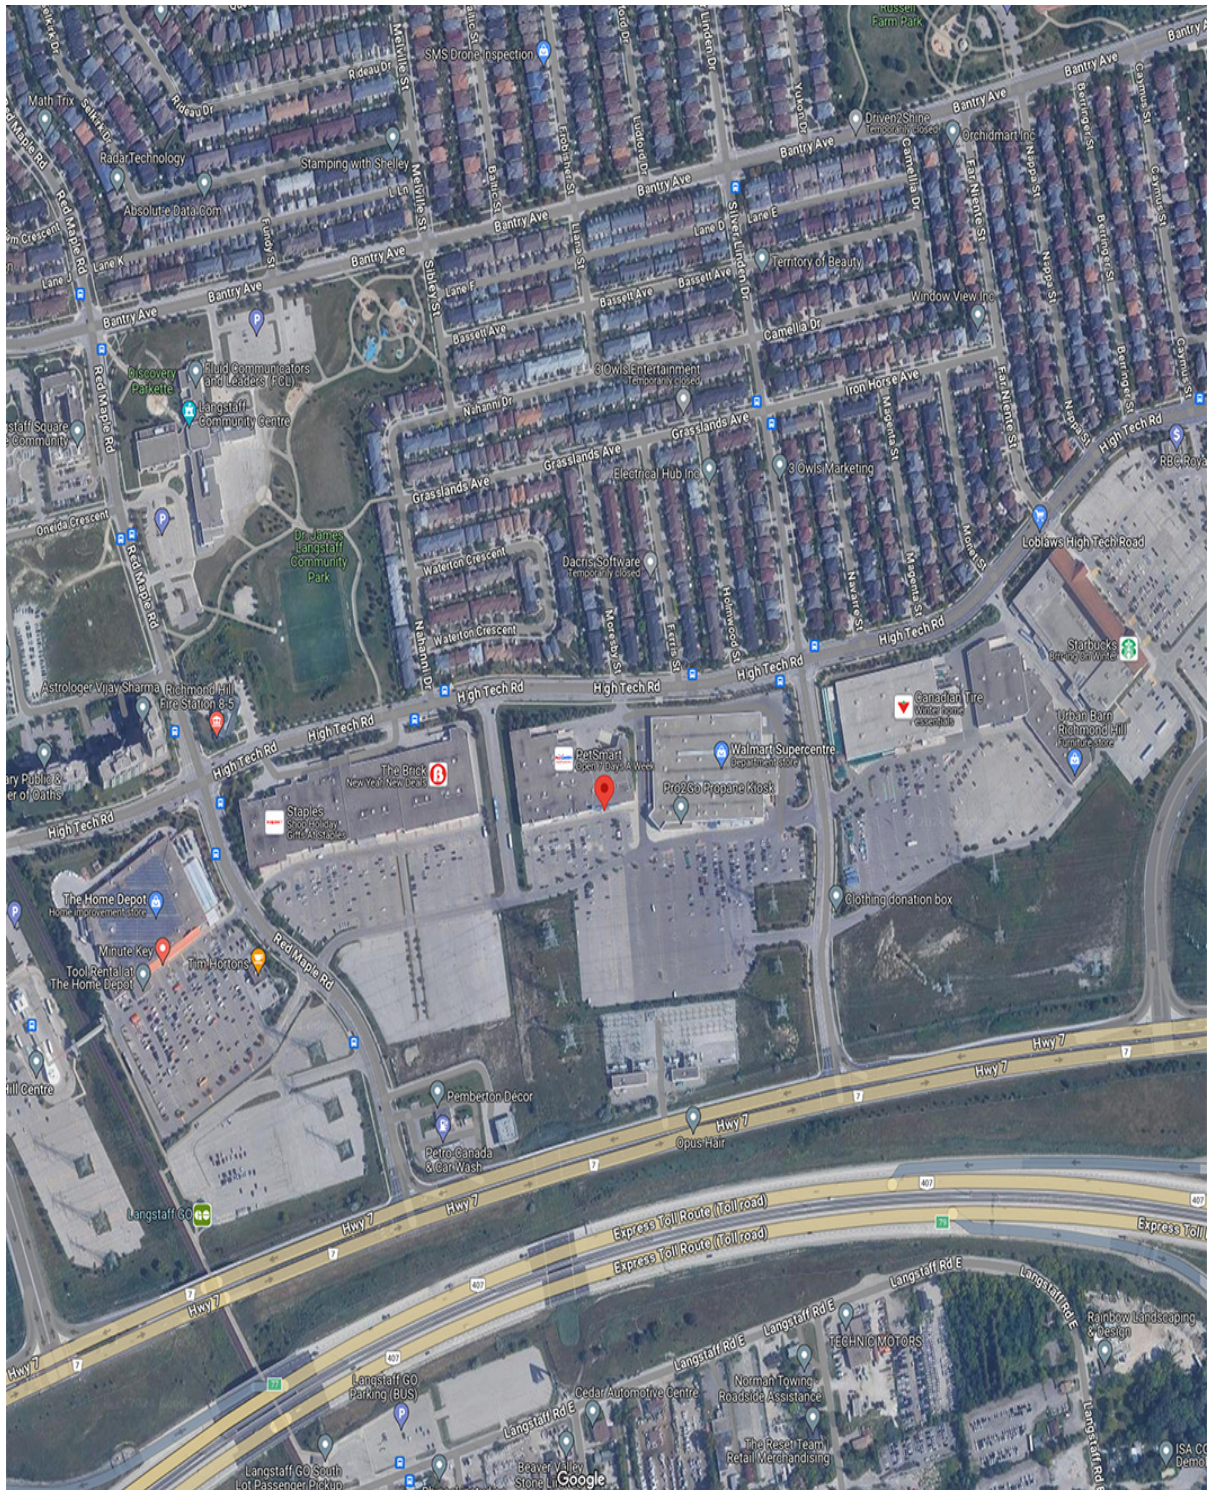

Retail - Aerial View

LOCATION:

225 High Tech Rd Town of Richmond Hill

High Tech Rd. between Hwy. 7 & Bayview Ave.

FOR MORE INFORMATION, PLEASE CONTACT:

Antoinette Grossi
Vice President Leasing

905.669.9714
agrossi@metrusproperties.com