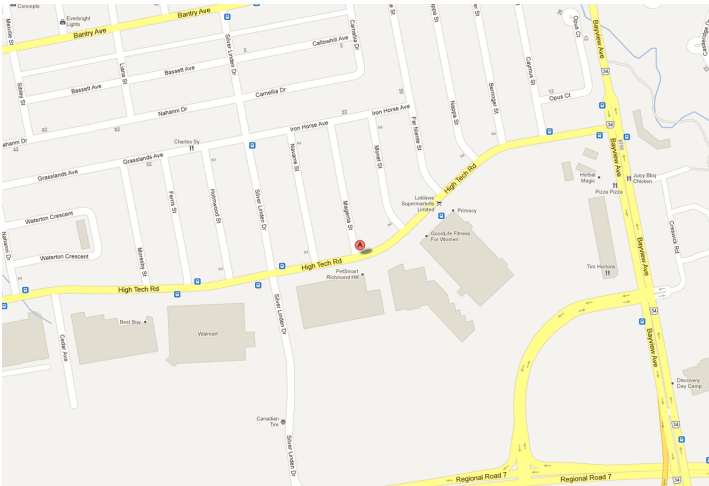

FOR MORE INFORMATION, PLEASE CONTACT:

Antoinette Grossi
Vice President Leasing

905.669.9714
agrossi@metrusproperties.com