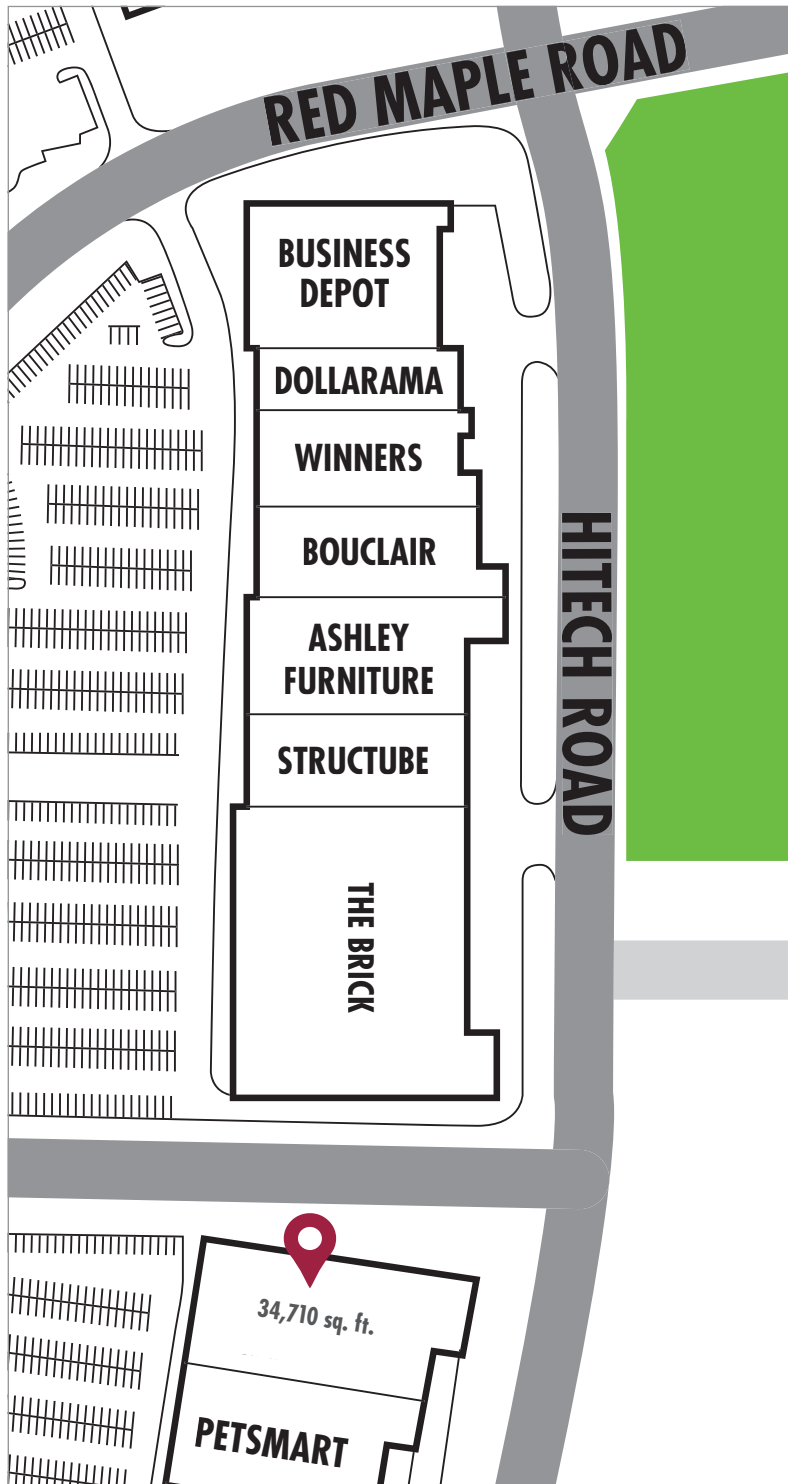

BAYVIEW GLEN

Town of Richmond Hill, Regional Municipality of York

LOCATION:

East of Yonge St.
North of Hwy. 7
Richmond Hill, Ontario

PROPERTY TYPE:

Retail

GLA:

Approximately 34,710 sq. ft.
Now Available