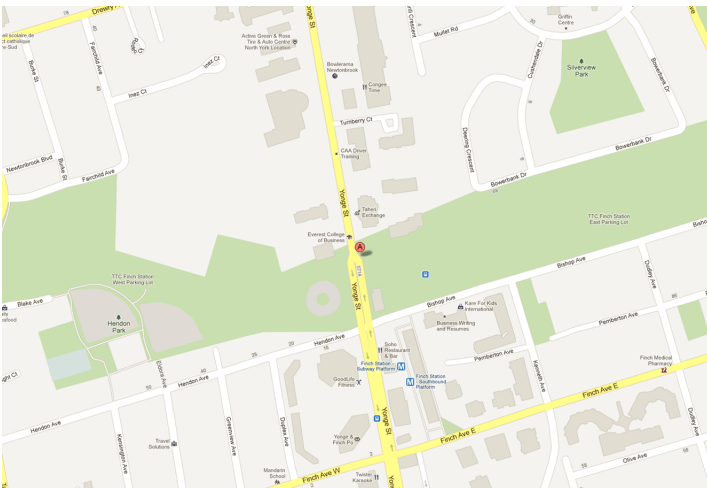

#### LOCATION:

## 8705 Yonge St. Town of Richmond Hill

North-east corner of Yonge St. & Hwy. 7.

#### DESCRIPTION:

North-east corner of Yonge St. & Hwy. 7.

Excellent exposure to Yonge St. & Hwy. 7.

Surrounded by an established residential and retail community.

Anchored by Famous Players, Kelsey's and Montana's.