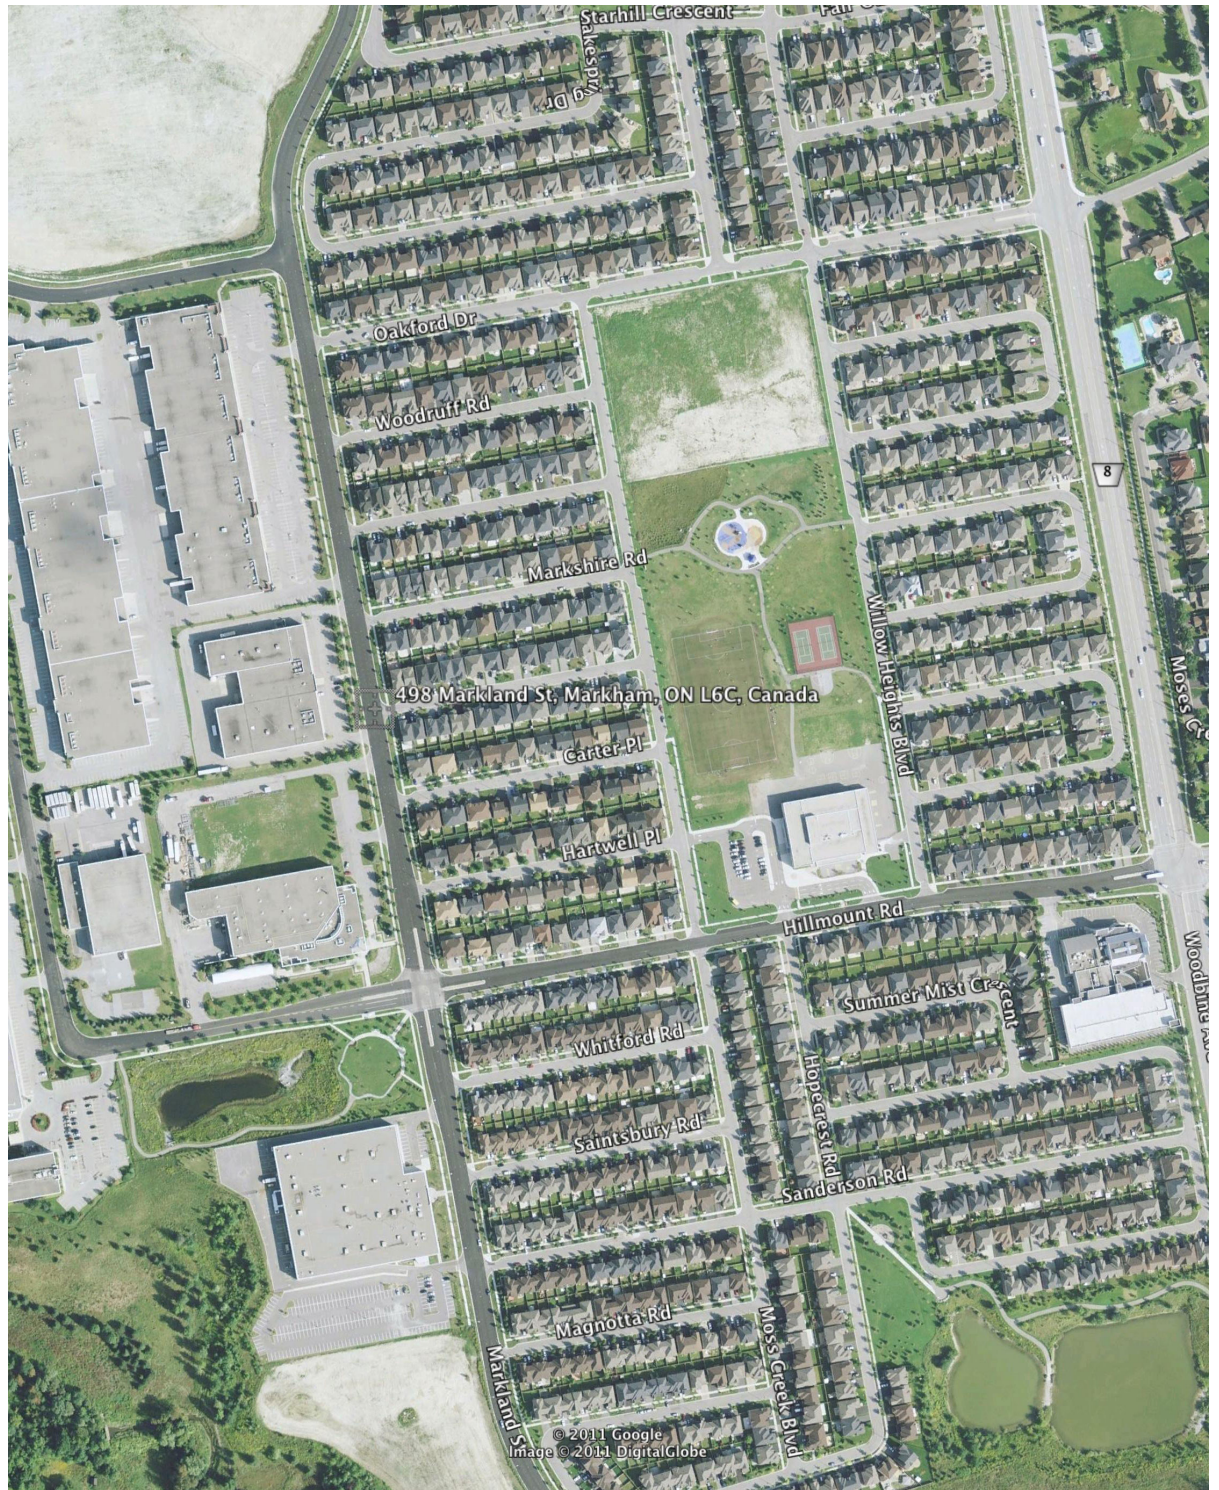

Industrial - Aerial View

LOCATION:

498 Markland St.
Markham

Major Mackenzie Drive and Highway 404

FOR MORE INFORMATION, PLEASE CONTACT:

Gabrielle Mair
Vice President Leasing

905.669.9714
gmair@metrusproperties.com