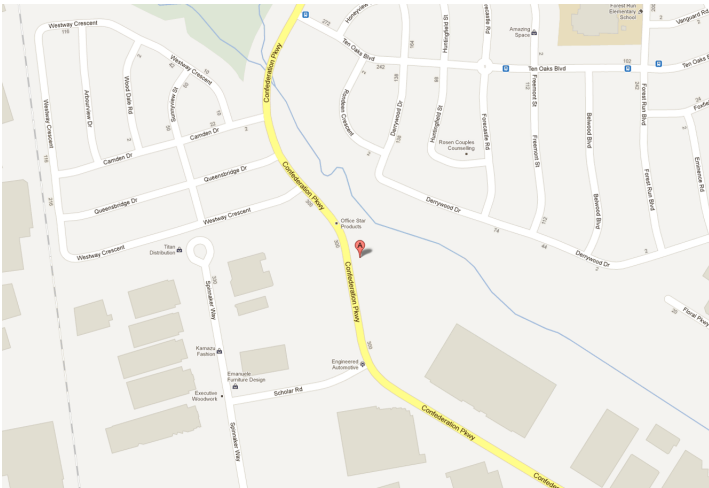

Industrial

LOCATION:

DESCRIPTION:

South of Rutherford Rd. West of Dufferin St.

300 Confederation Pkwy City of Vaughan

South of Rutherford Rd. West of Dufferin St.

FOR MORE INFORMATION, PLEASE CONTACT:

Gabrielle Mair
Director of Leasing