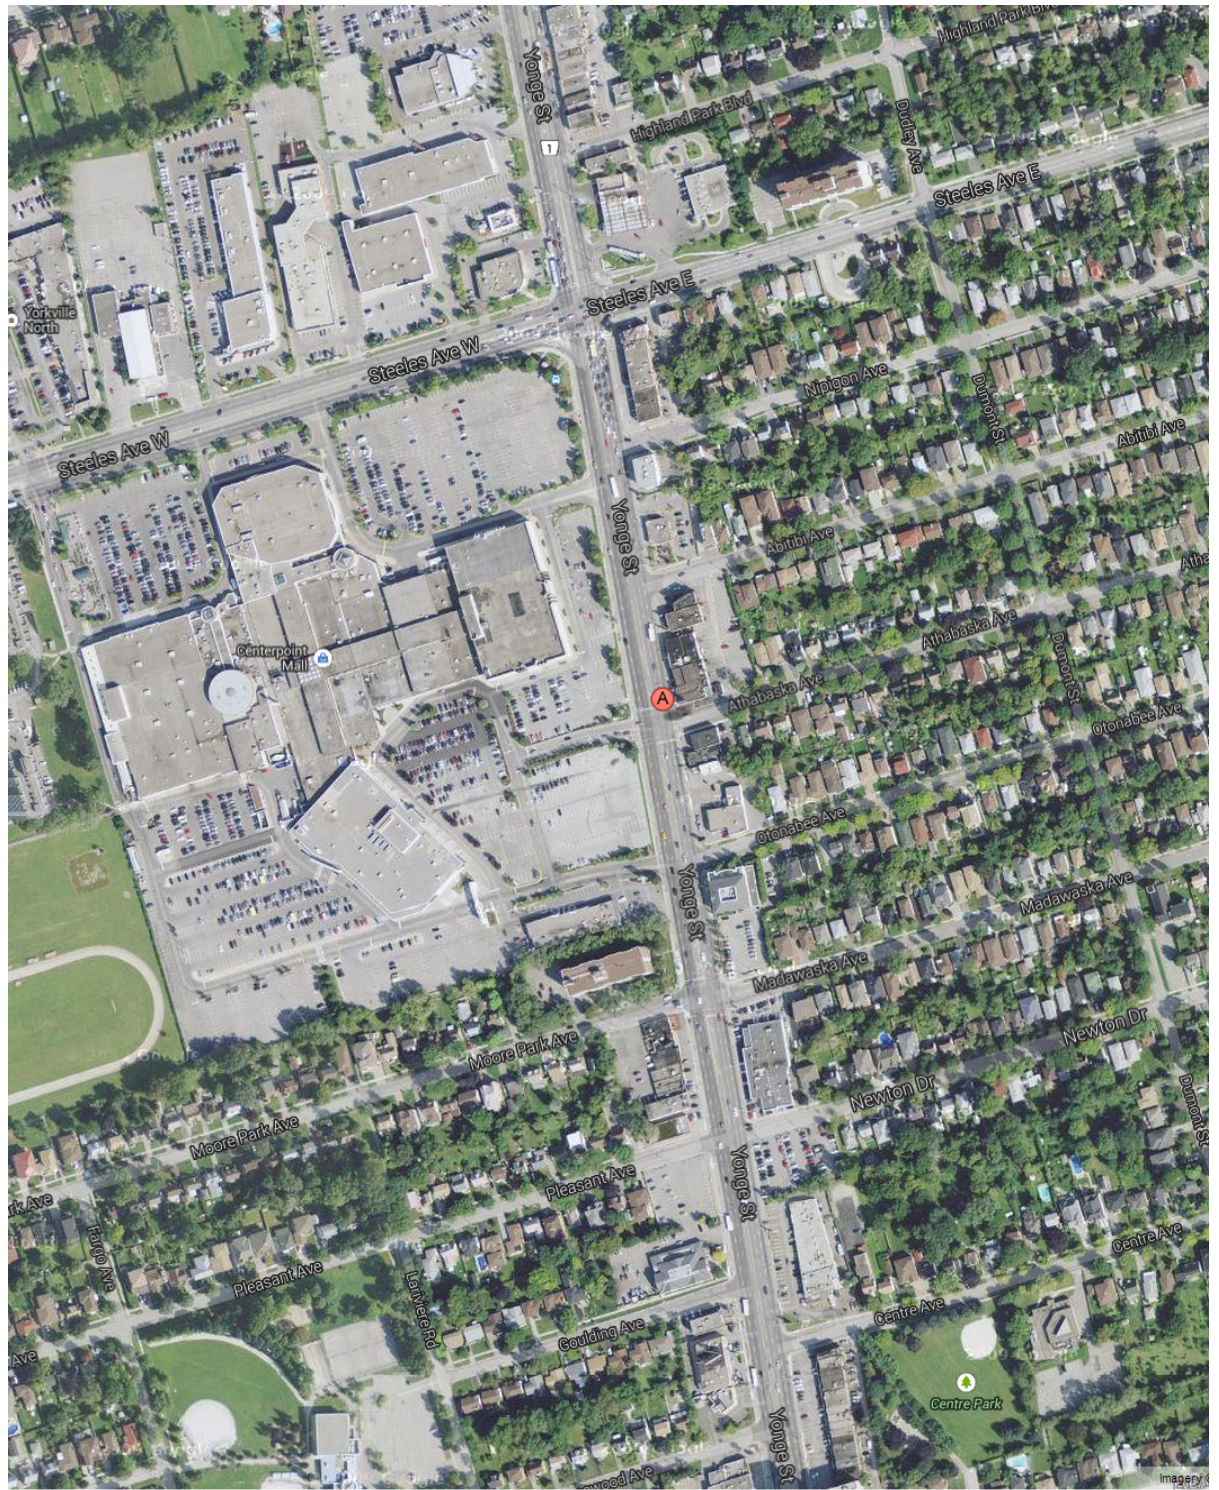

Retail - Aerial View

LOCATION:

16635 Yonge St. **Town of Newmarket**

North-east corner of Yonge St. & Mulock Dr.

FOR MORE INFORMATION, PLEASE CONTACT:

Antoinette Grossi
Director of Leasing

905.669.9714
agrossi@metrusproperties.com