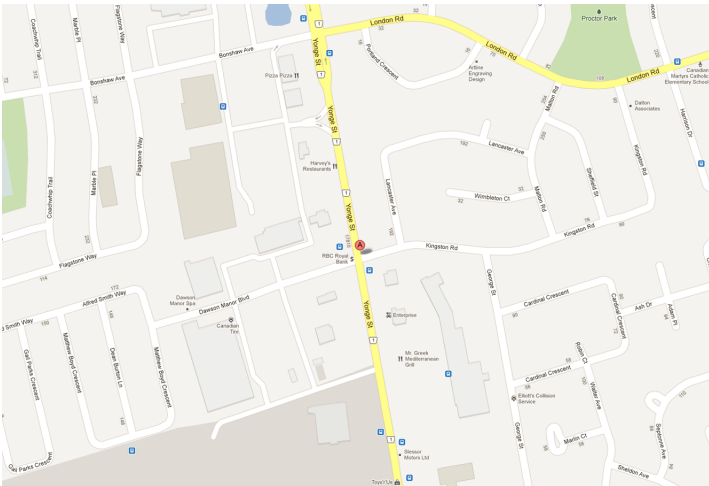

Retail

LOCATION:

16635 Yonge St.
Town of Newmarket

North-east corner of Yonge St. & Mulock Dr.

DESCRIPTION:

North-east corner of Yonge St. & Mulock Dr.
Surrounded by an established residential community.

FOR MORE INFORMATION, PLEASE CONTACT: