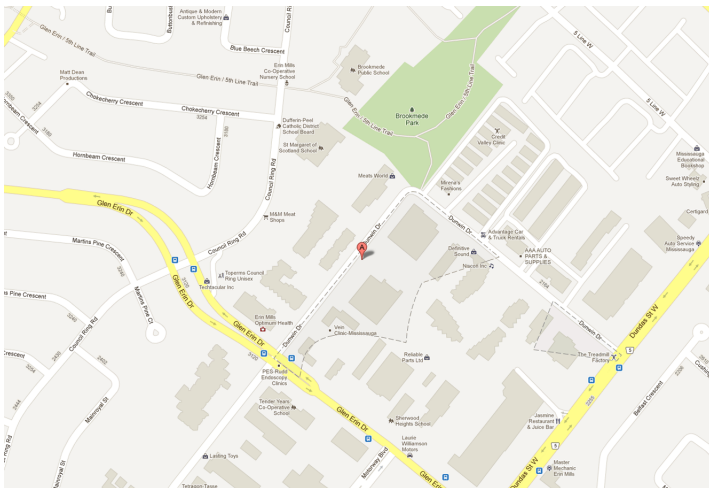

Office

LOCATION:

DESCRIPTION:

2318 Dunwin Dr.
City of Mississauga

South of Erin Mills Pkwy North of Dundas St. West

South of Erin Mills Pkwy North of Dundas St. West

FOR MORE INFORMATION, PLEASE CONTACT:

Gabrielle Mair
Director of Leasing