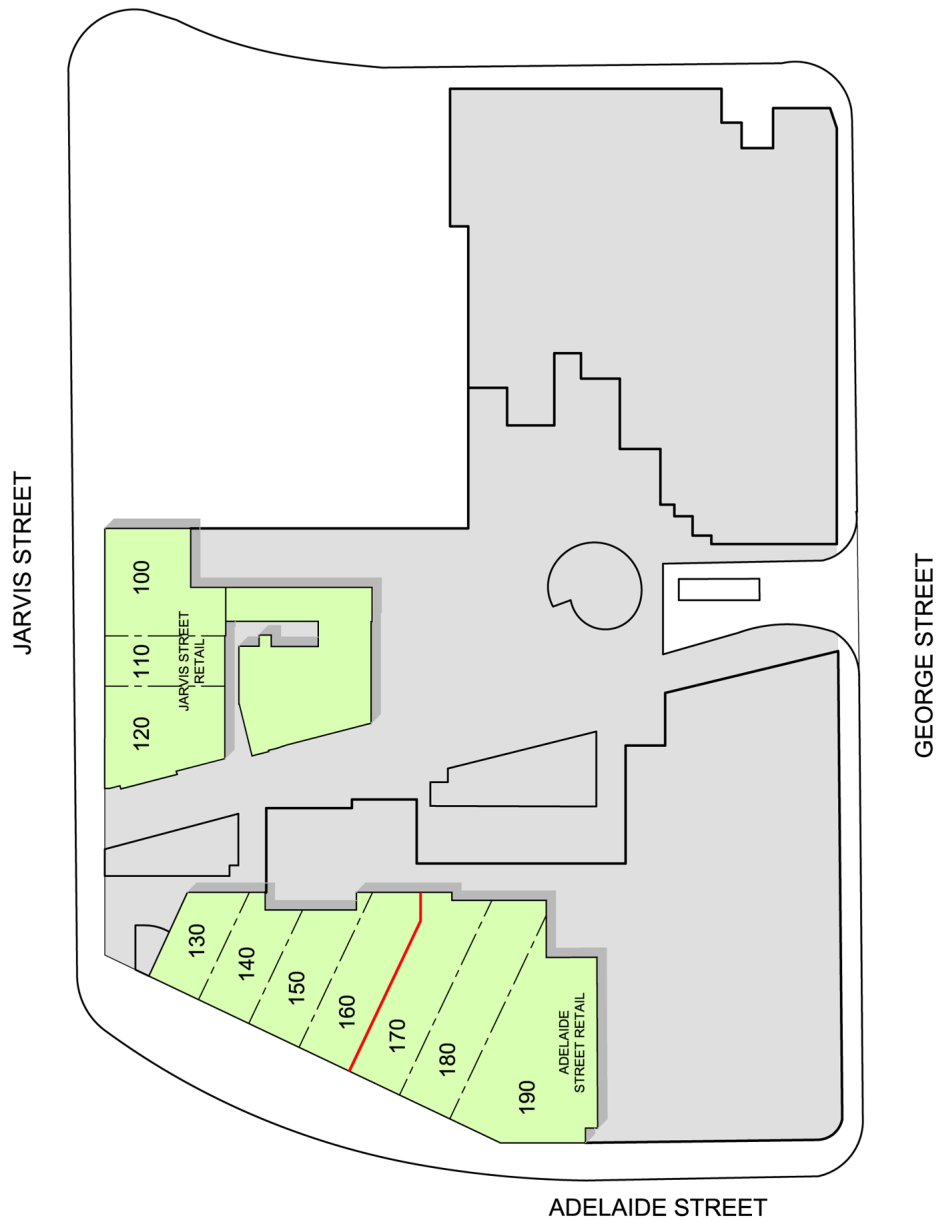

Retail - Site Plan

LOCATION:

230 Adelaide St. E.

City of Toronto

Adelaide St. & Jarvis St.

FOR MORE INFORMATION, PLEASE CONTACT:

Antoinette Grossi
Director of Leasing

905.669.9714
agrossi@metrusproperties.com