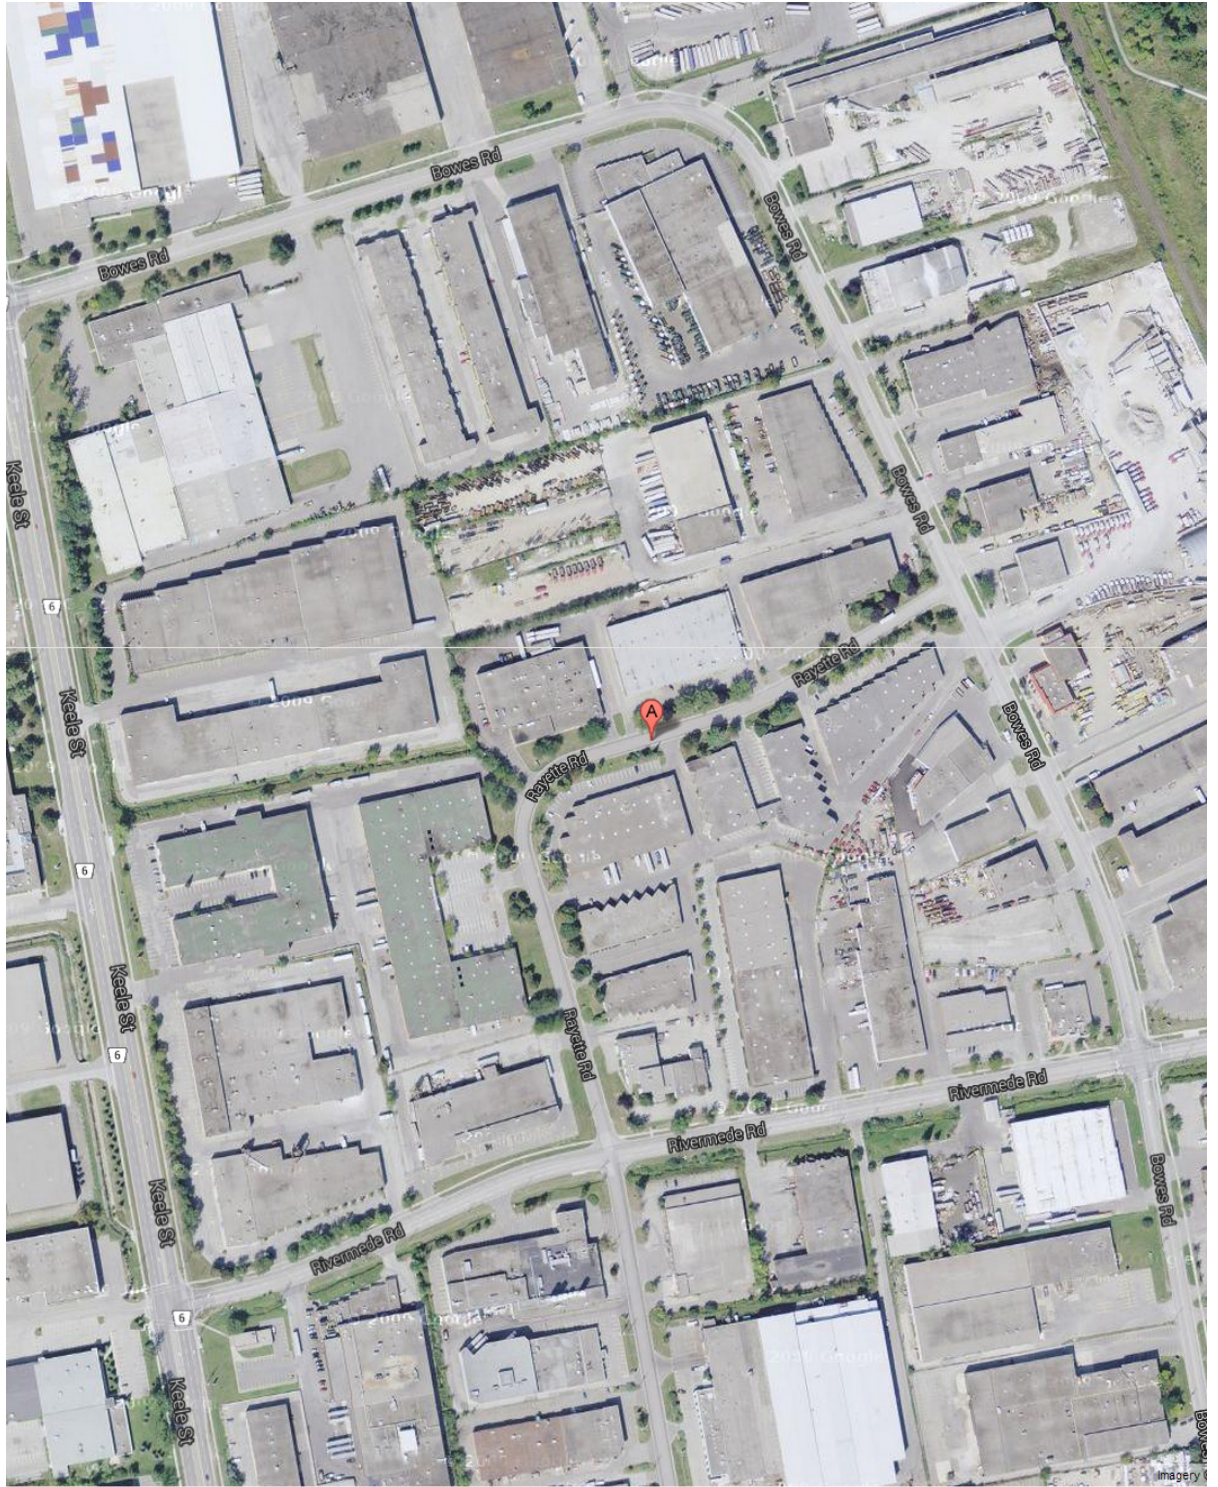

Industrial - Aerial View

LOCATION:

293 Rayette Rd. City of Vaughan

Between Keele St. and Dufferin St. South of Langstaff

FOR MORE INFORMATION, PLEASE CONTACT:

Gabrielle Mair
Director of Leasing

905.669.9714
gmair@metrusproperties.com