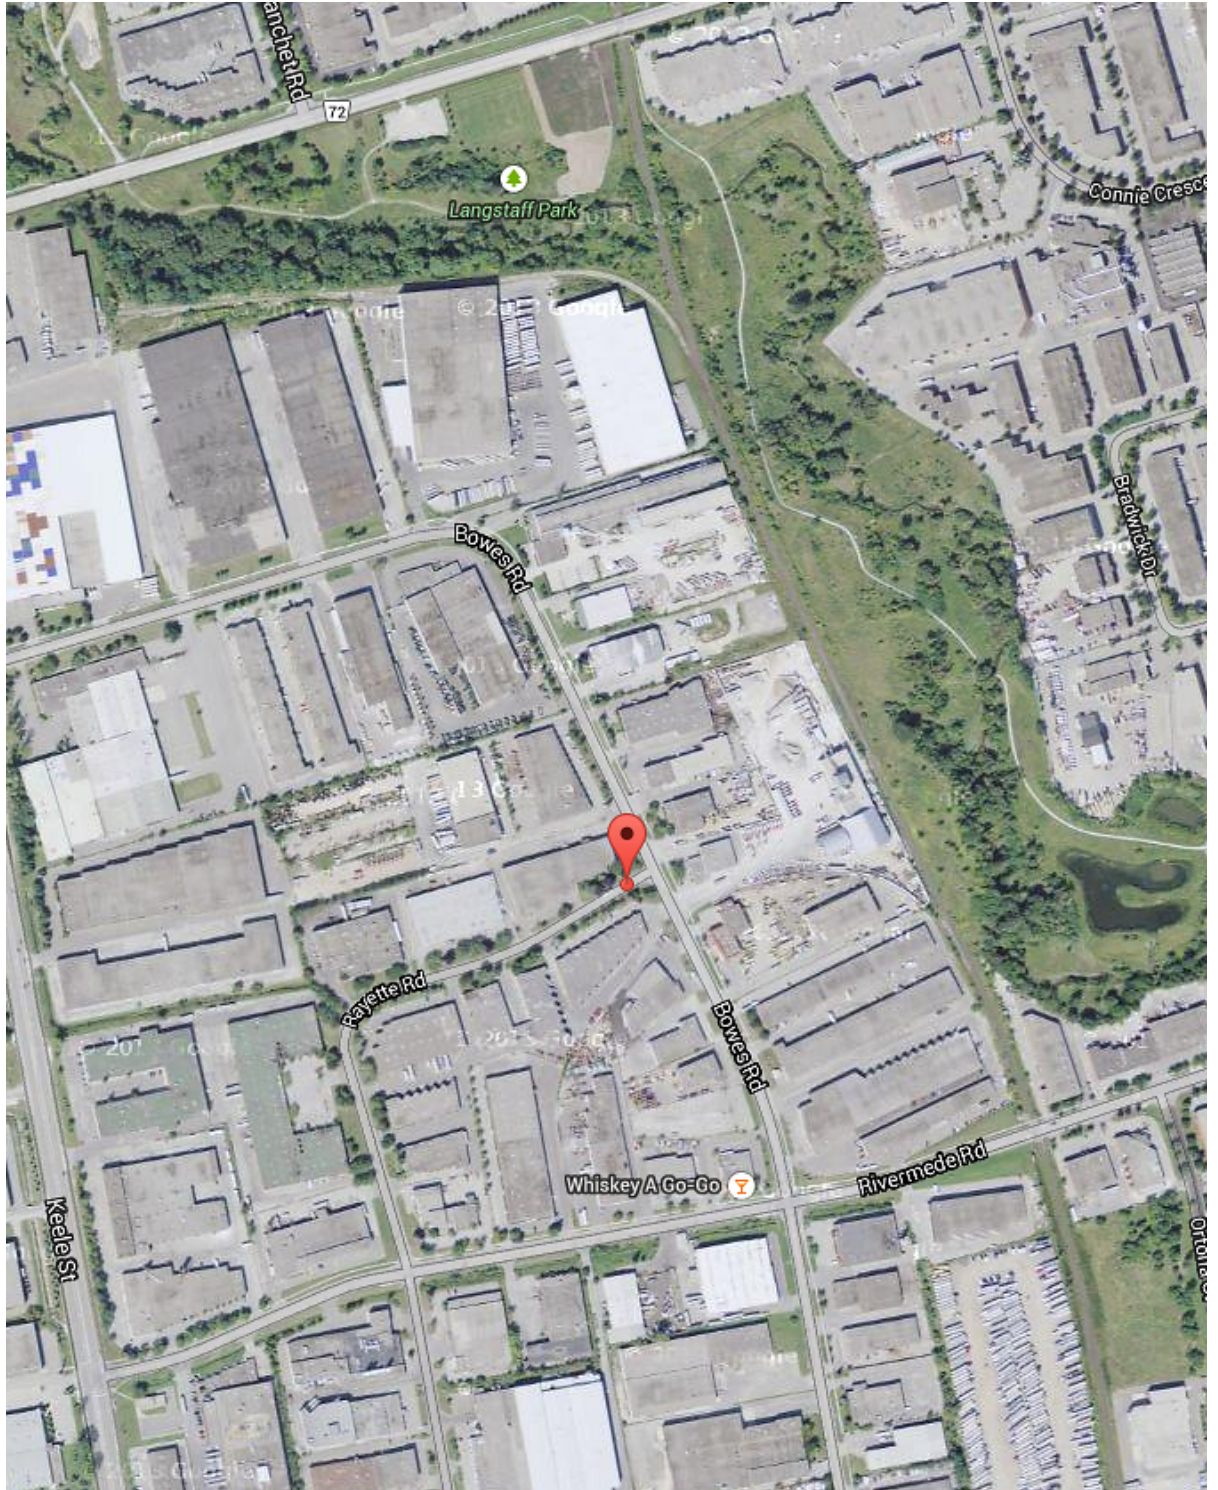

Industrial - Aerial View

LOCATION:

355 Rayette Rd.

City of Vaughan

Between Keele St. and Dufferin St. South of Langstaff

FOR MORE INFORMATION, PLEASE CONTACT:

Gabrielle Mair
Director of Leasing

905.669.9714
gmair@metrusproperties.com