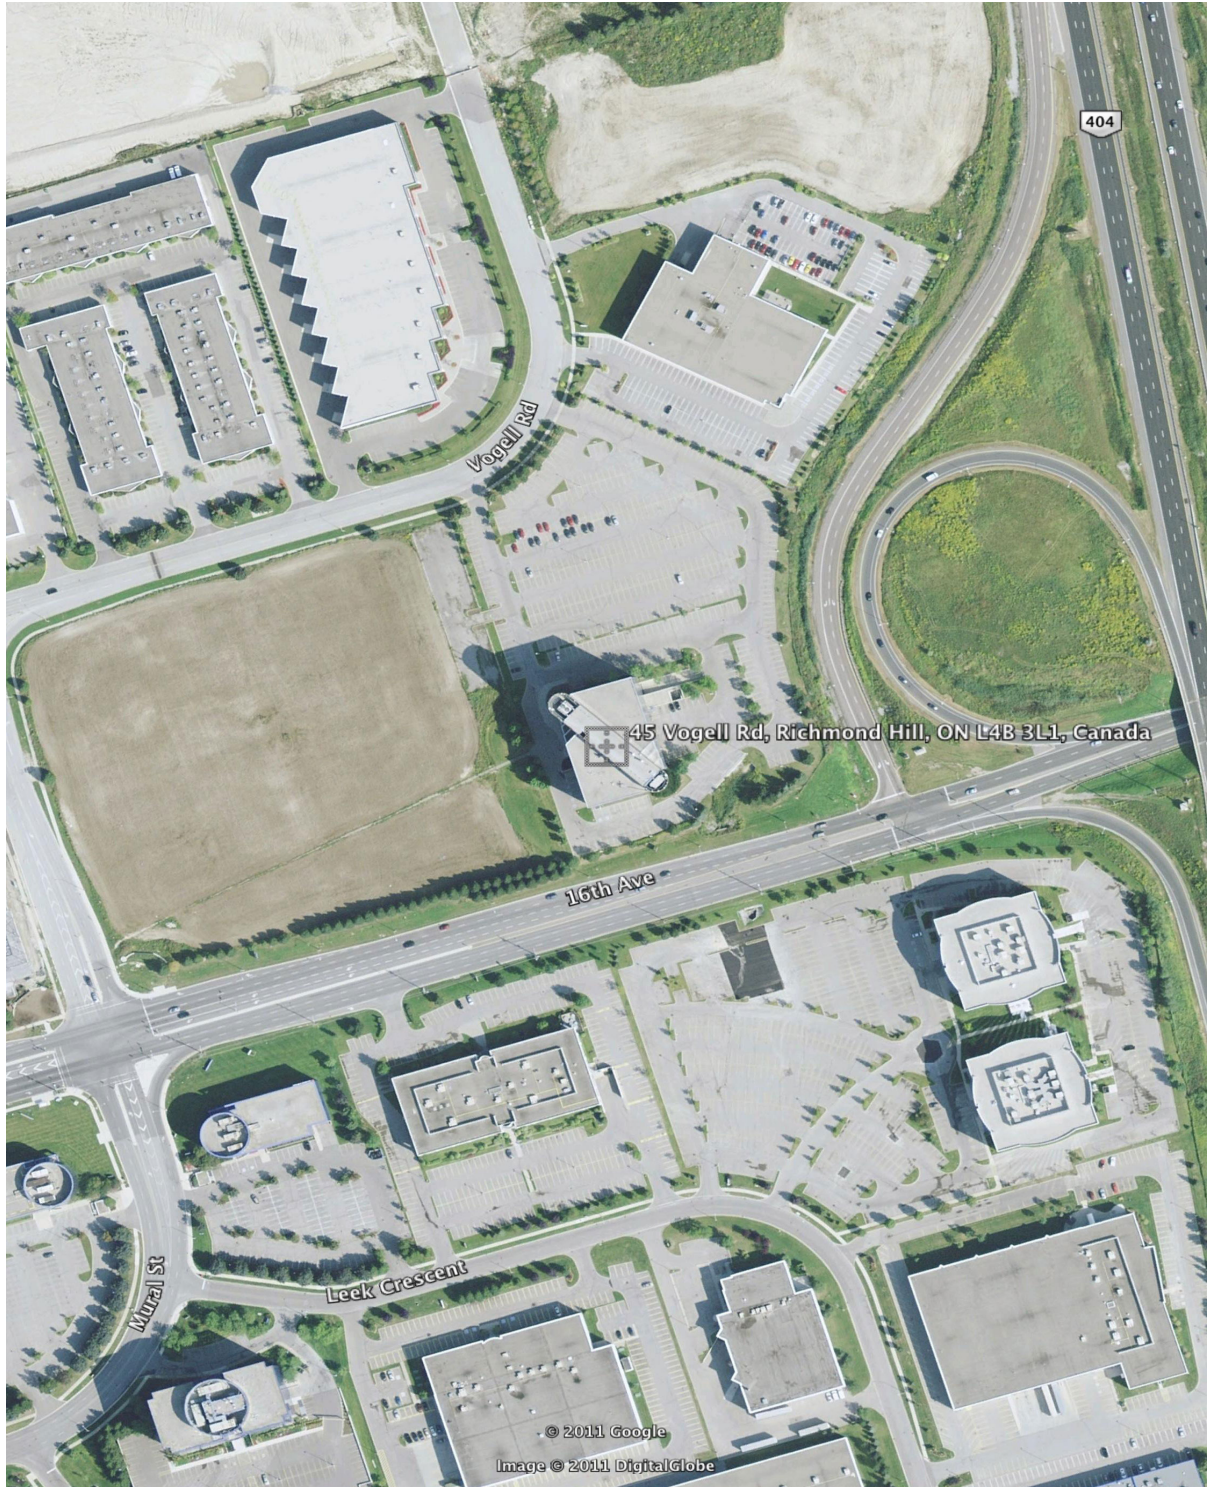

# Office - Aerial View

LOCATION:

## 45 Vogell Road Town of Richmond Hill

16th Avenue & Highway 404

FOR MORE INFORMATION, PLEASE CONTACT:

**Gabrielle Mair**  
Director of Leasing

**905.669.9714**  
[gmair@metrusproperties.com](mailto:gmair@metrusproperties.com)