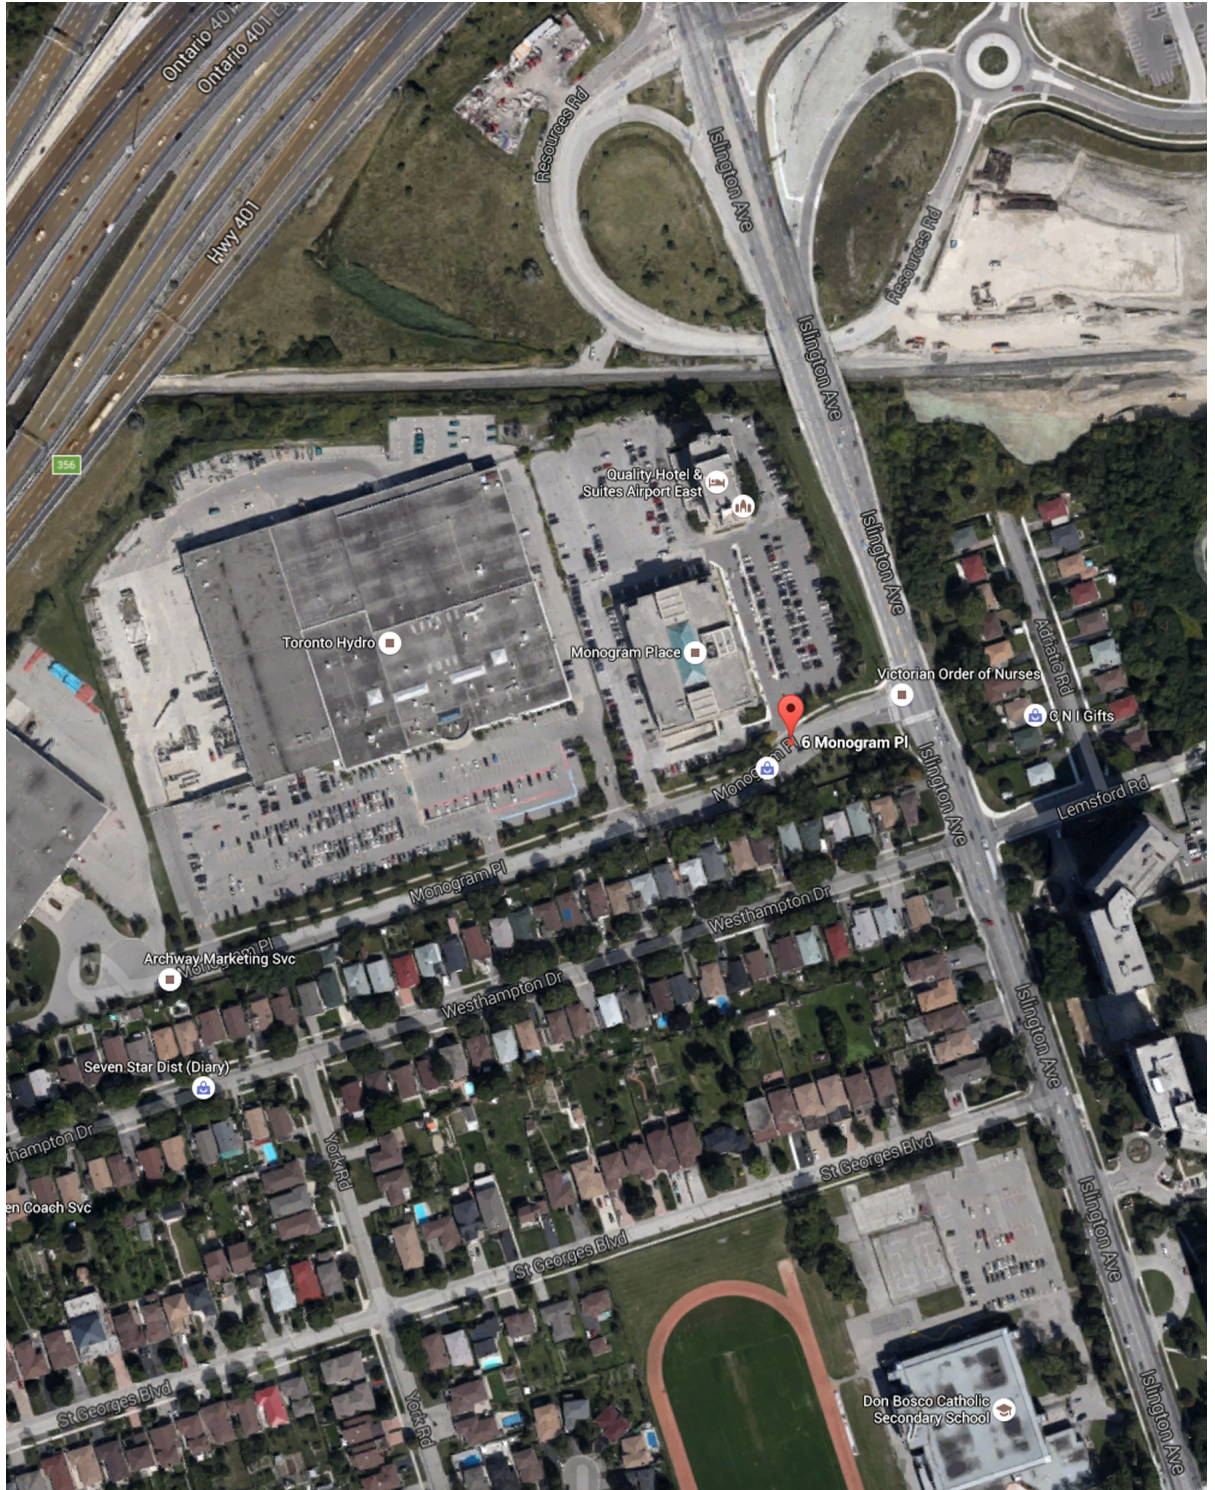

Industrial - Aerial View

LOCATION:

6 Monogram Place

City of Toronto

South of 401 West of Islington Avenue

FOR MORE INFORMATION, PLEASE CONTACT:

Gabrielle Mair
Director of Leasing

905.669.9714
gmail@metrusproperties.com