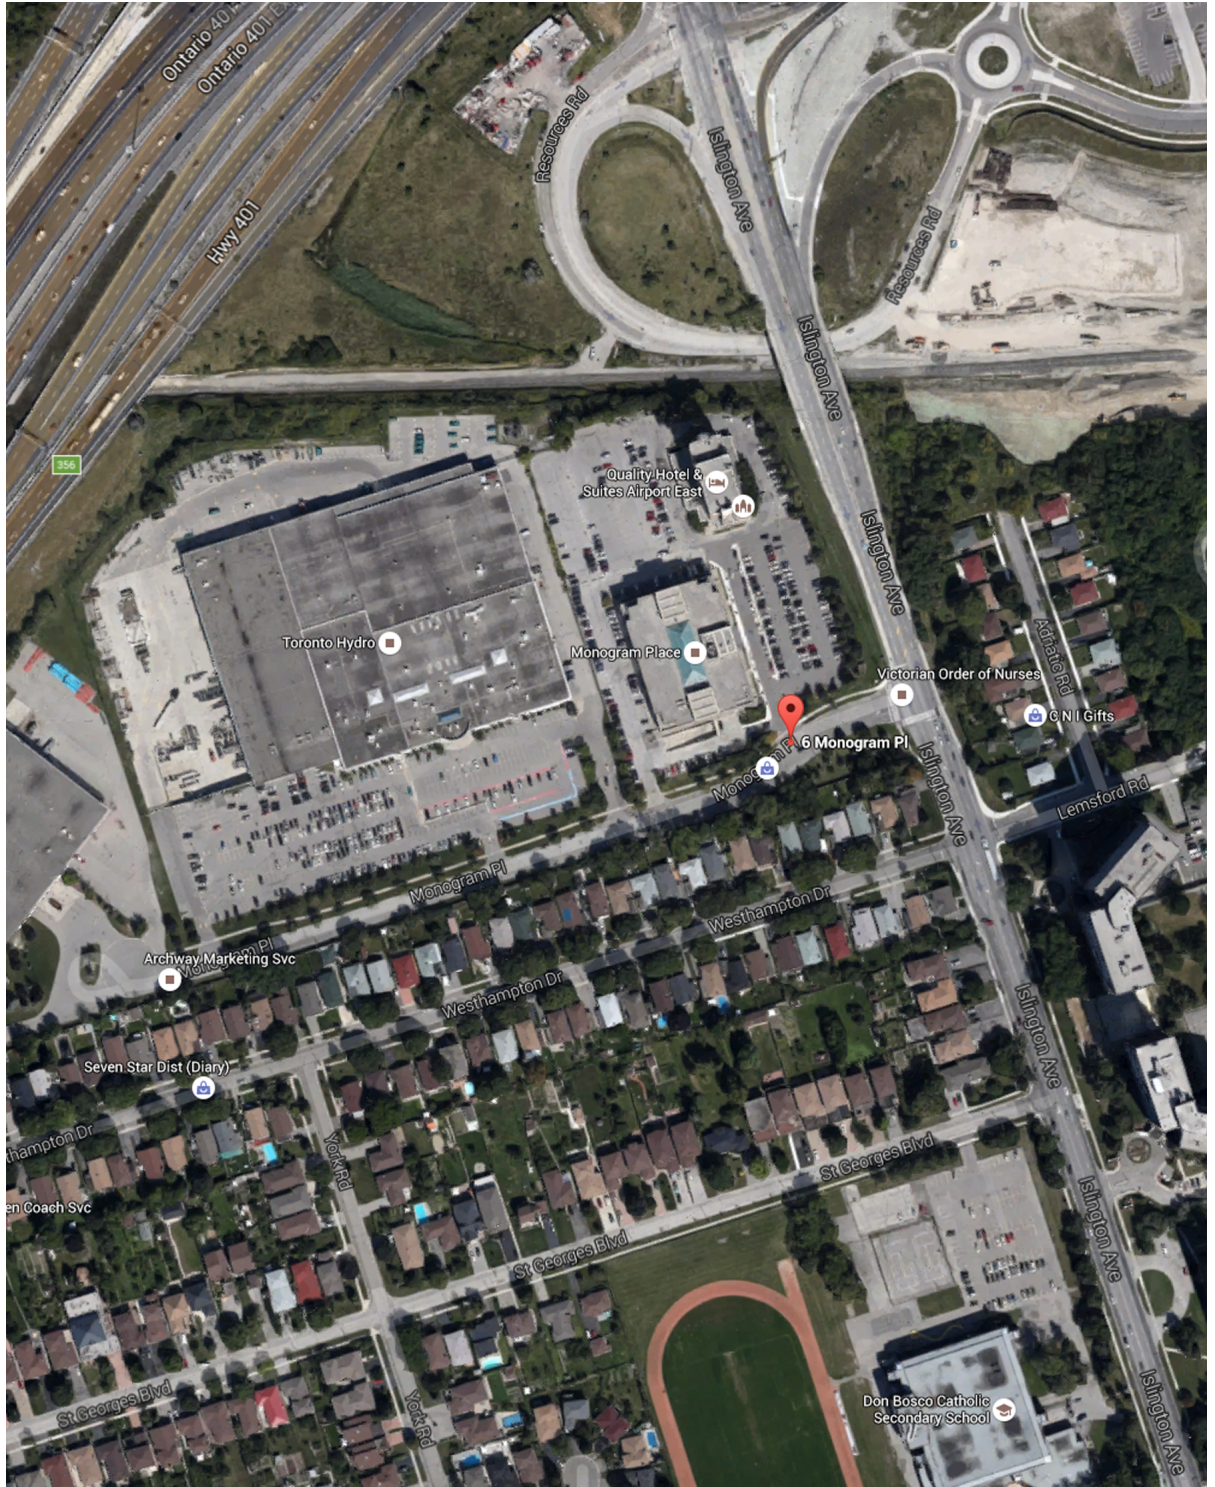

Office - Aerial View

LOCATION:

6 Monogram Place

City of Toronto

South of 401 West of Islington Avenue

FOR MORE INFORMATION, PLEASE CONTACT:

Gabrielle Mair
Director of Leasing

905.669.9714
gmail@metrusproperties.com