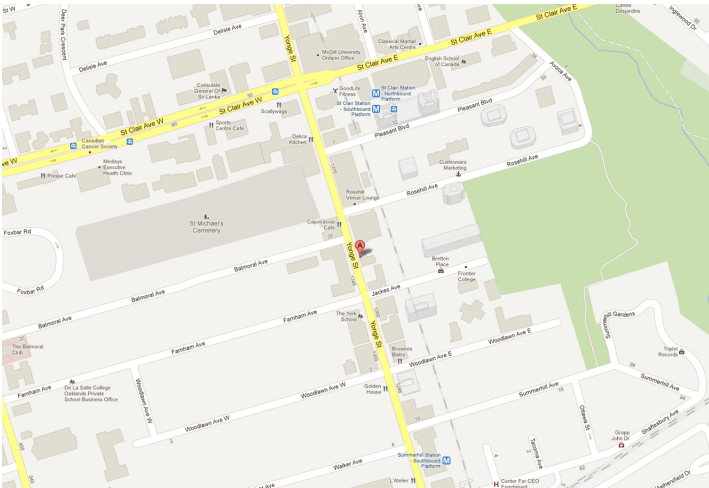

Office

LOCATION:

DESCRIPTION:

South of St. Clair Avenue on Yonge Street
1315, 1331 Yonge Street/2 Jackes Avenue

1331 Yonge City of Toronto

South of St. Clair Avenue on Yonge Street

FOR MORE INFORMATION, PLEASE CONTACT: