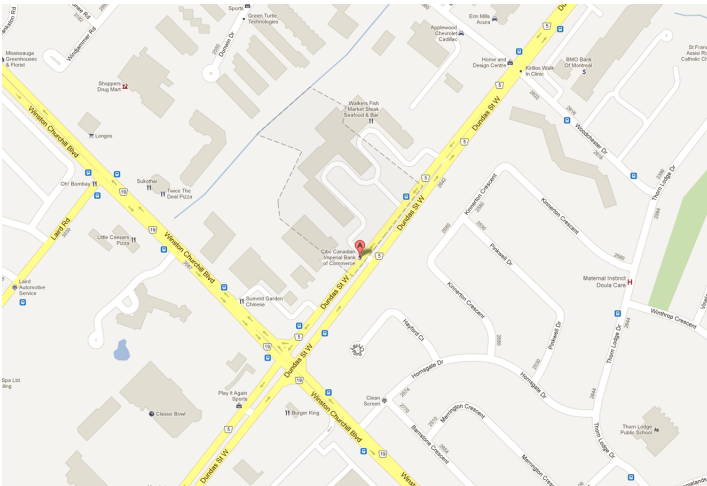

Retail

LOCATION:

DESCRIPTION:

North-east corner of Dundas St. & Ridgeway Rd.

3145 Dundas St. W. City of Mississauga

North-east corner of Dundas St. & Ridgeway Rd.

FOR MORE INFORMATION, PLEASE CONTACT:

Antoinette Grossi
Director of Leasing