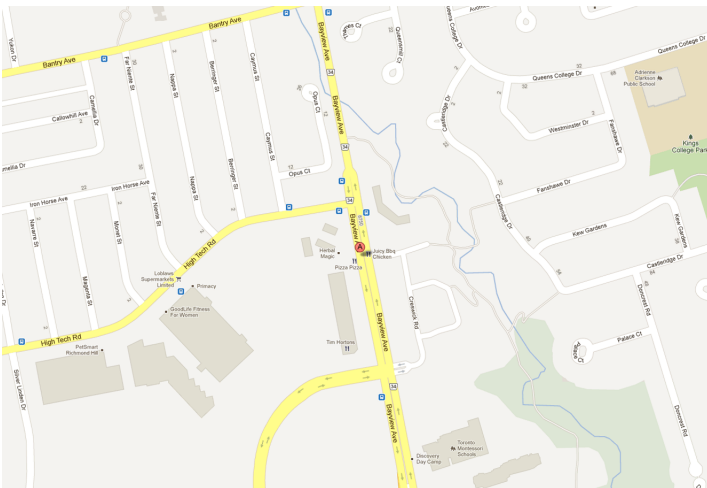

Retail

LOCATION:

8670 Bayview Ave.
Town of Richmond Hill

North-west corner of Hwy. 7 & Bayview Ave.

DESCRIPTION:

North-west corner of Hwy. 7 & Bayview Ave.
Anchored by Loblaws, Royal Bank, and Starbucks.
Surrounded by an established residential community.
Excellent exposure to Hwy. 7 & Bayview Ave.