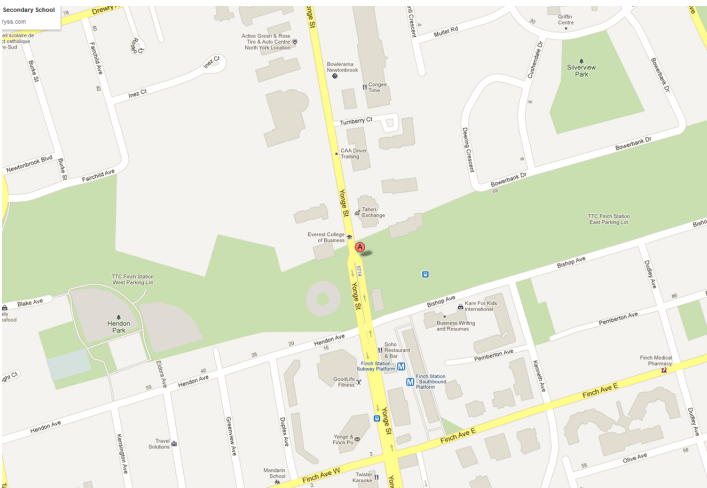

## LOCATION:

# 8715 Yonge St. Town of Richmond Hill

North-east corner of Yonge St. & Hwy. 7.

## DESCRIPTION:

North-east corner of Yonge St. & Hwy. 7.  
Excellent exposure to Yonge St. & Hwy. 7.  
Surrounded by an established residential and retail community.  
Anchored by Famous Players, and Indigo.