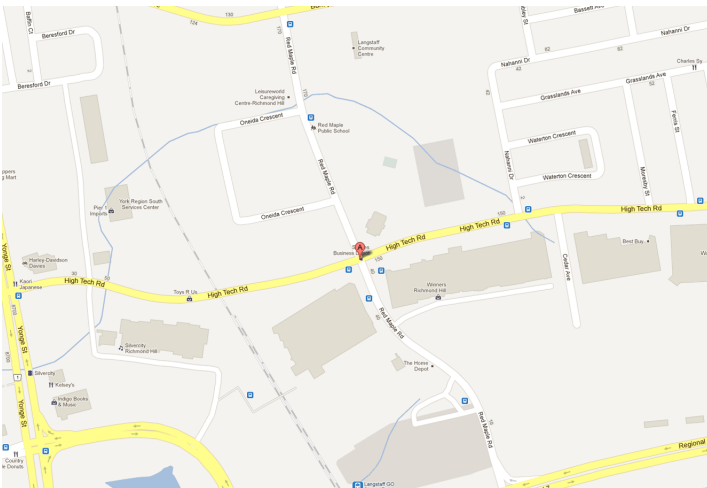

FOR MORE INFORMATION, PLEASE CONTACT:

Antoinette Grossi
Director of Leasing

905.669.9714
agrossi@metrusproperties.com