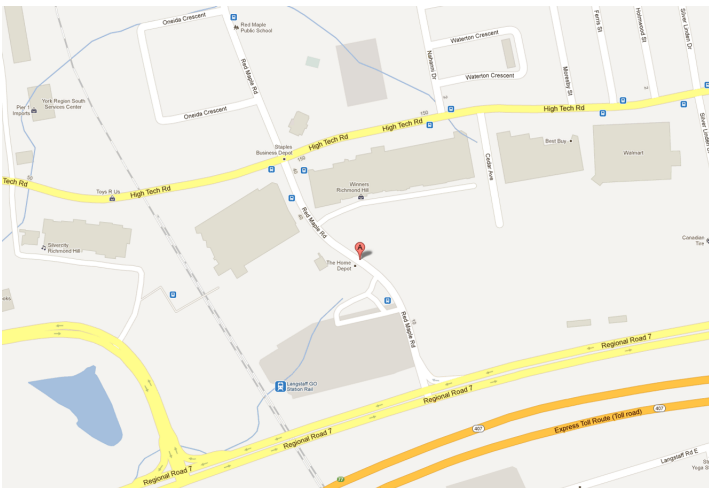

## LOCATION:

# 45 Red Maple Rd. Town of Richmond Hill

Hwy. 7 & Red Maple Rd.

## DESCRIPTION:

Hwy. 7 & Red Maple Rd.

Excellent exposure to Hwy. 7.

Surrounded by an established residential and retail community.

Anchored by Famous Players, Indigo, Winners & Best Buy.

FOR MORE INFORMATION, PLEASE CONTACT: