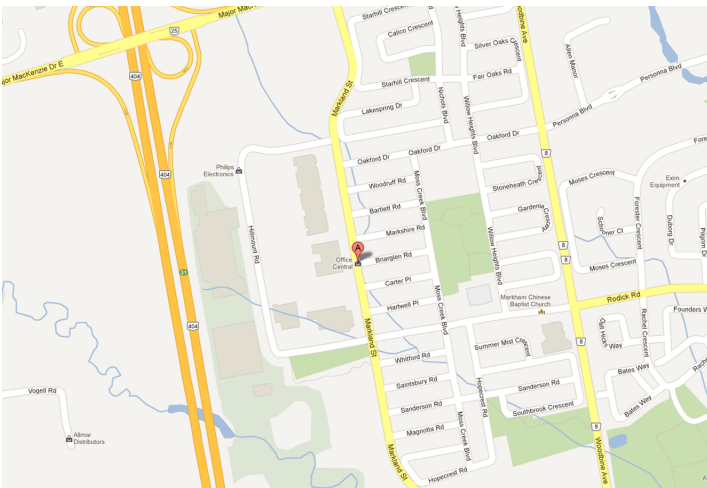

## LOCATION:

Mackenzie Drive

**498 Markland St.**  
**Markham**

Major Mackenzie Drive and Highway 404

## DESCRIPTION:

Between Woodbine Avenue and Highway 404, south of Major

FOR MORE INFORMATION, PLEASE CONTACT:

**Gabrielle Mair**  
Director of Leasing

**905.669.9714**  
[gmail@metrusproperties.com](mailto:gmail@metrusproperties.com)